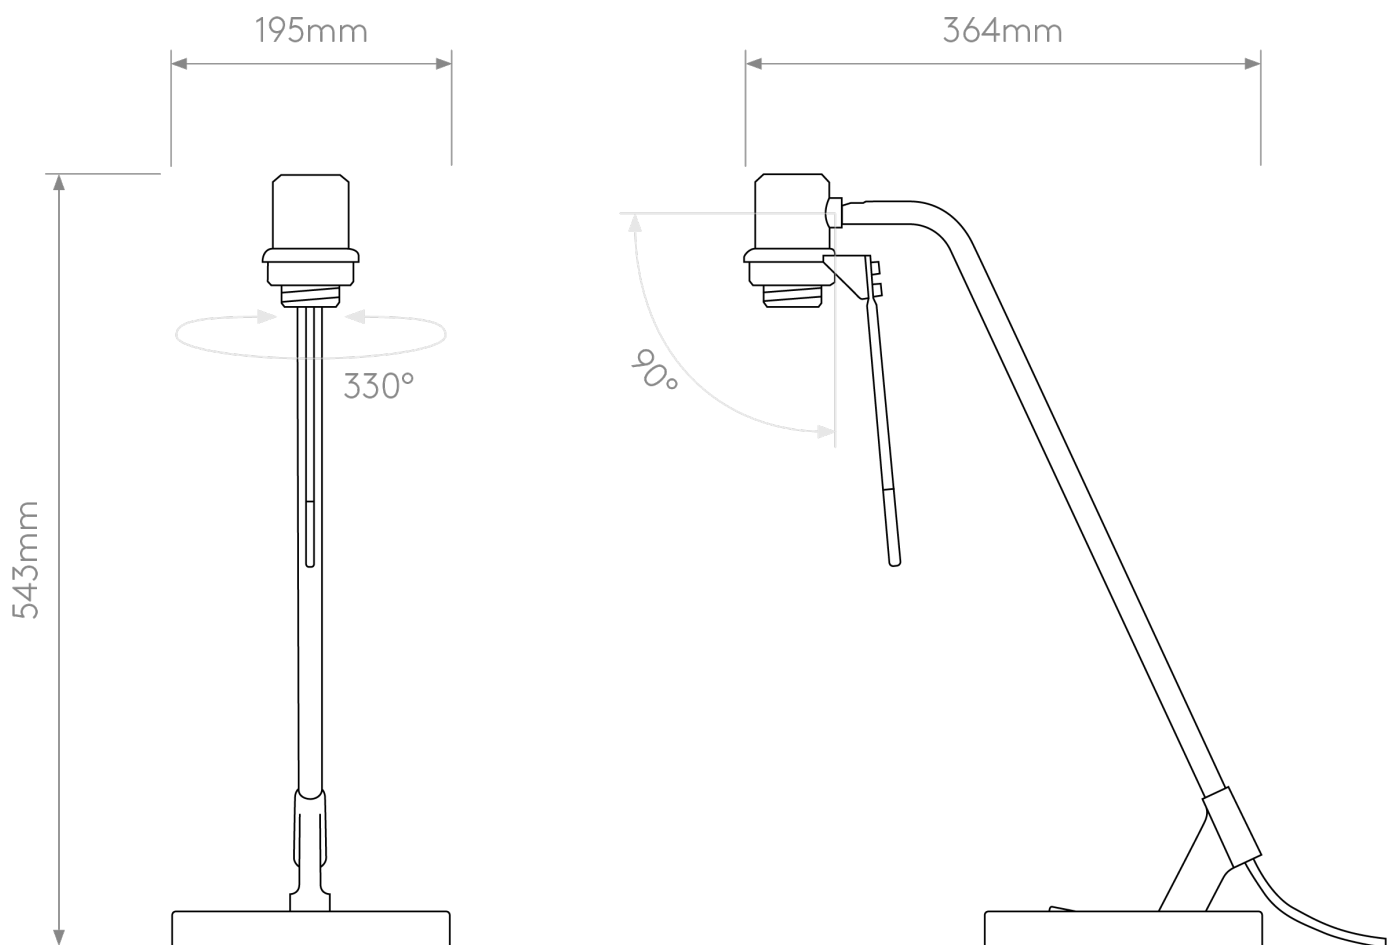

Astro Lighting - Edward - 1441003 & 5013024 - Black Table Lamp With Shade

CONTACT