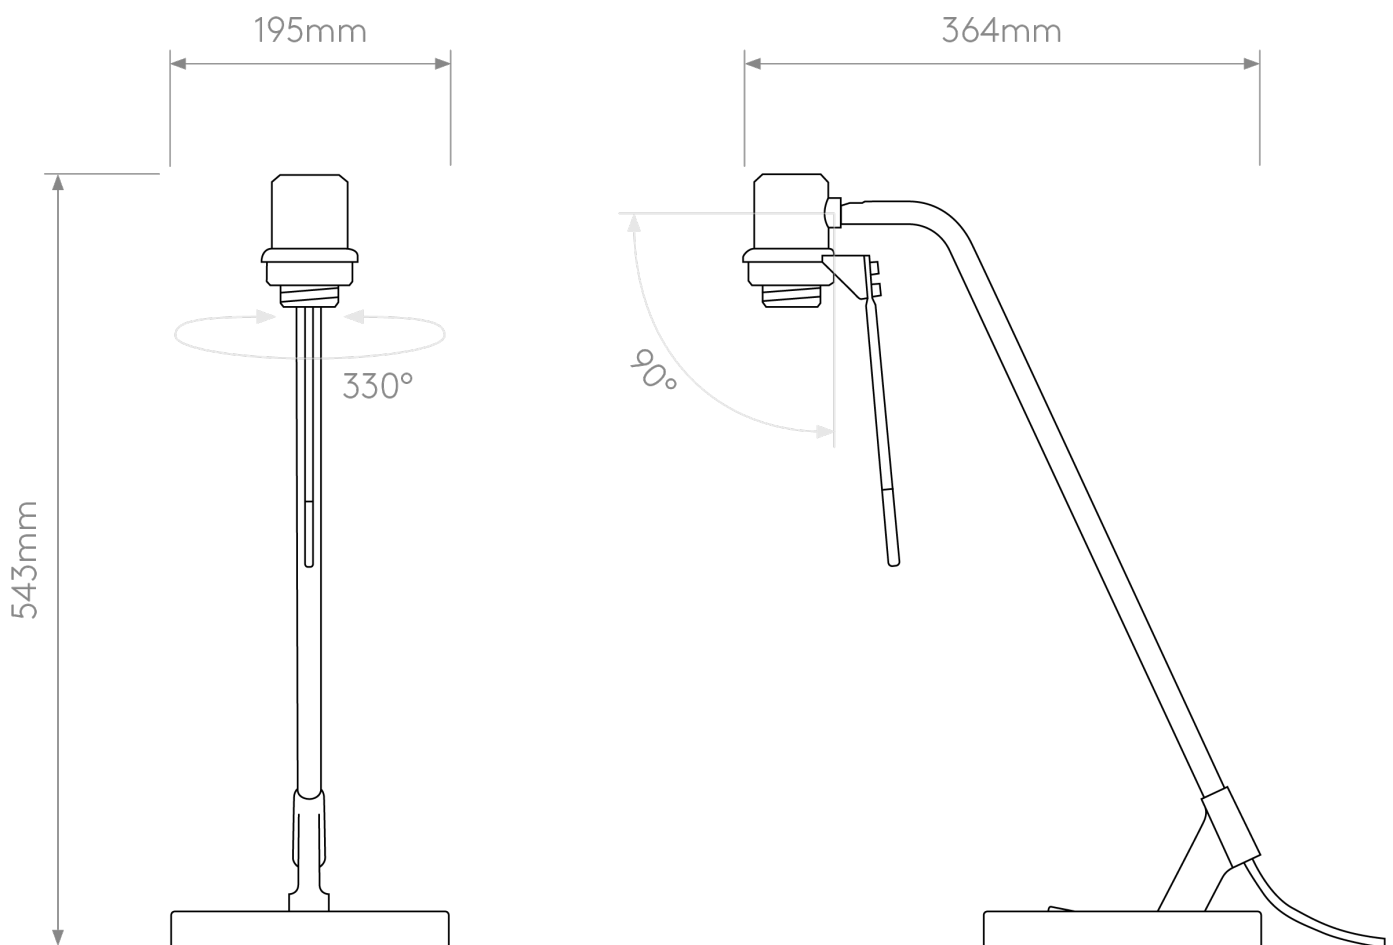

Astro Lighting - Edward - 1441003 & 5013026 - Black Gold Table Lamp With Shade

CONTACT