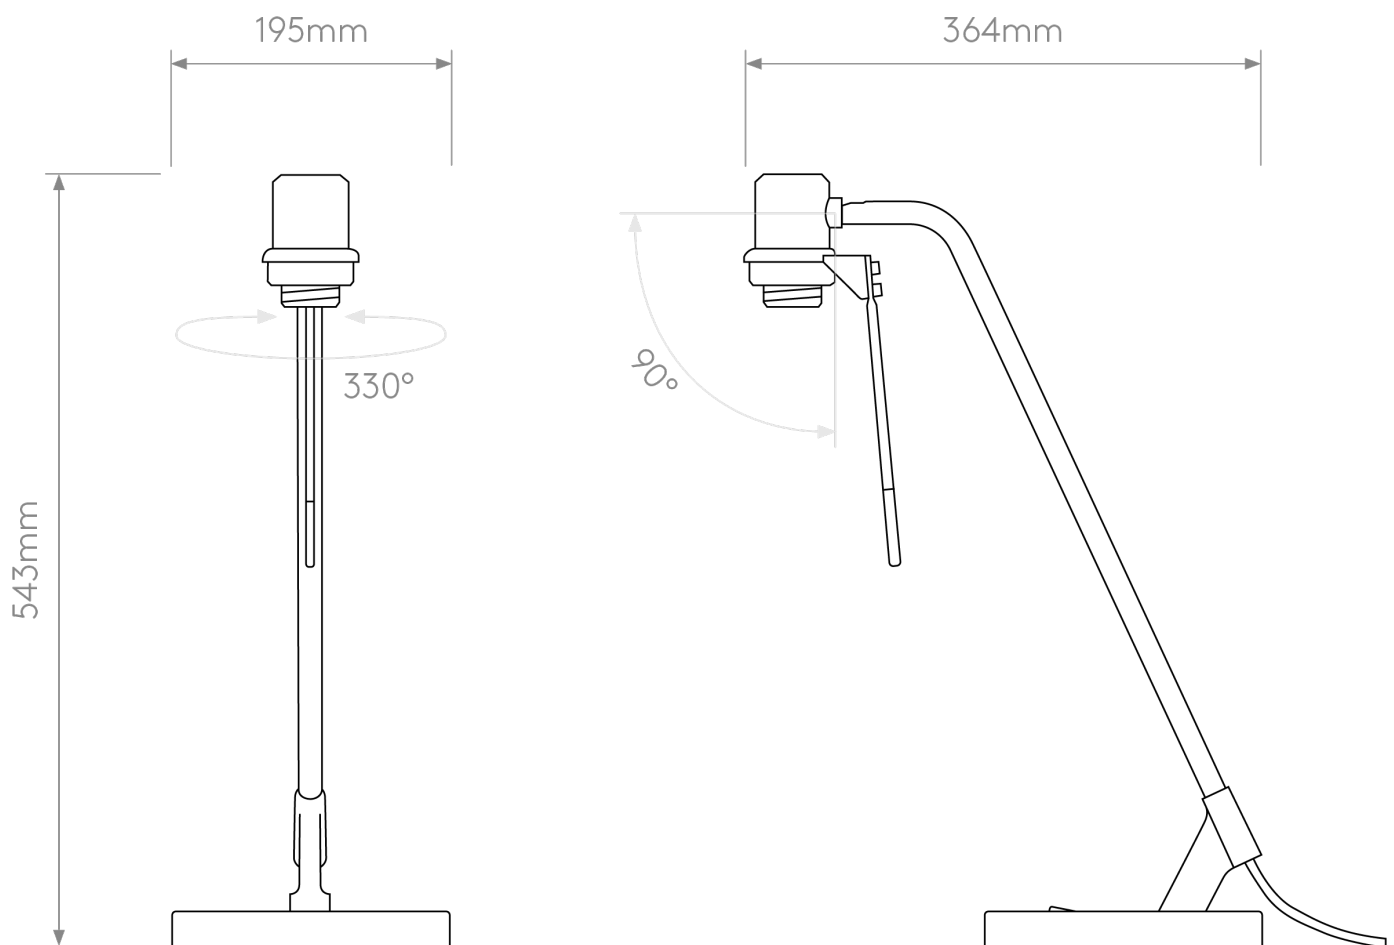

Astro Lighting - Edward - 1441003 & 5013027 - Black White Table Lamp With Shade

CONTACT