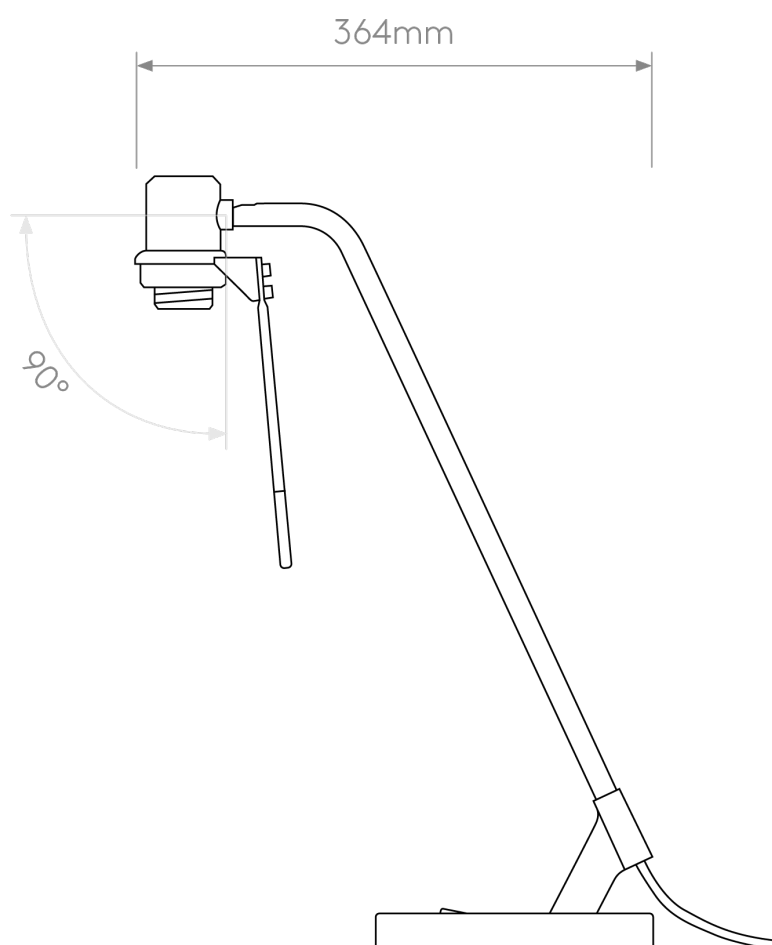

Astro Lighting - Edward - 1441003 & 5013028 - Black Table Lamp With Shade

**CONTACT**