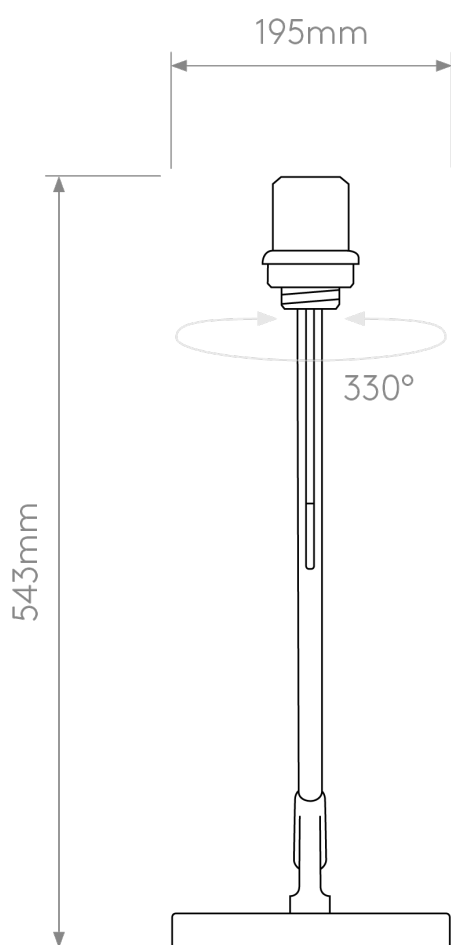

Astro Lighting - Edward - 1441003 & 5013028 - Black Table Lamp With Shade

**CONTACT**