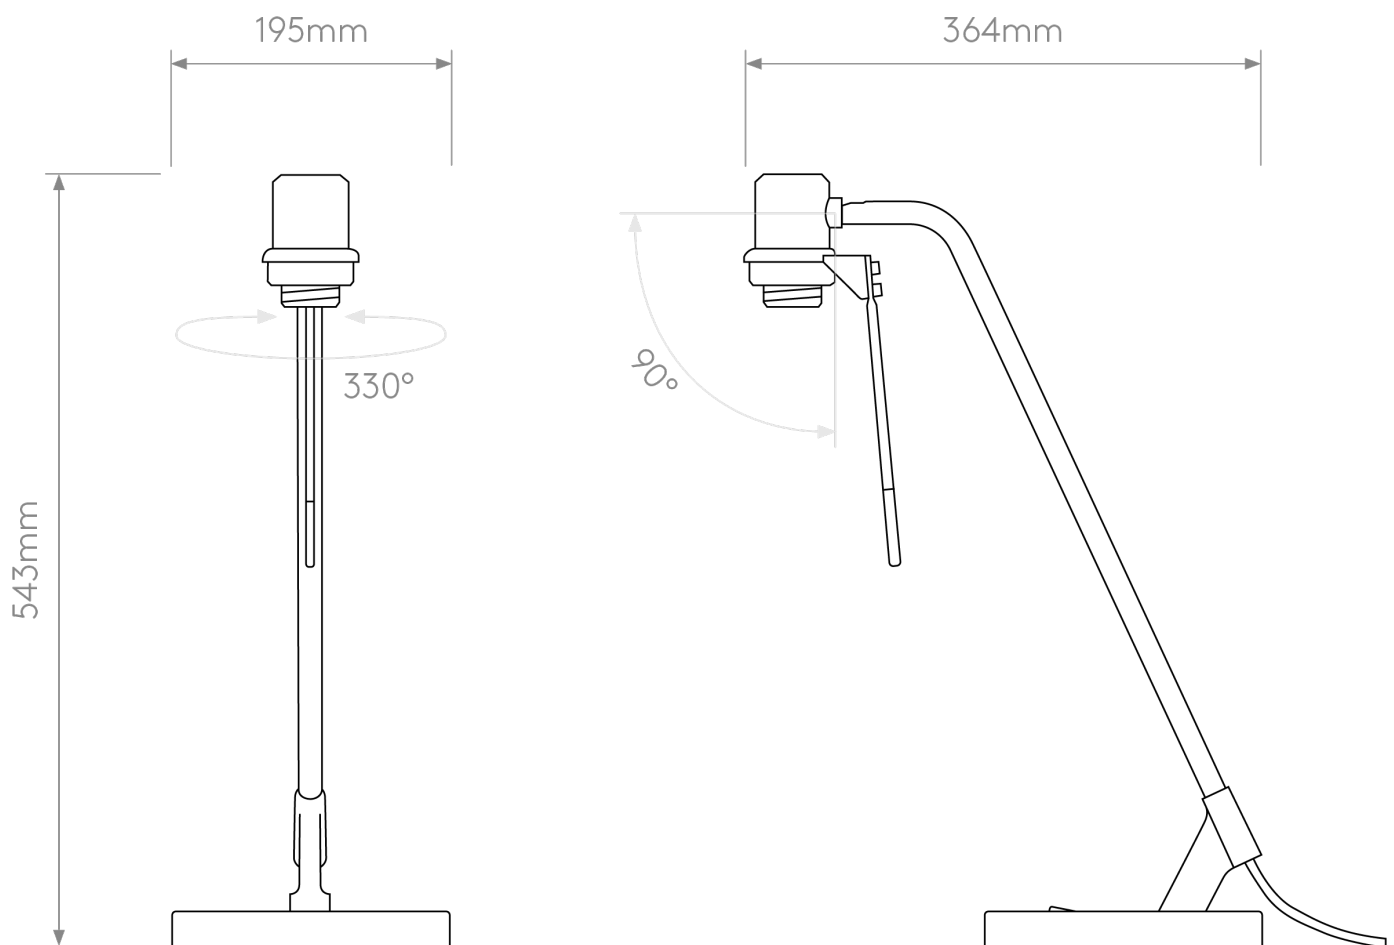

Astro Lighting - Edward - 1441003 & 5013029 - Black Putty Table Lamp With Shade

CONTACT