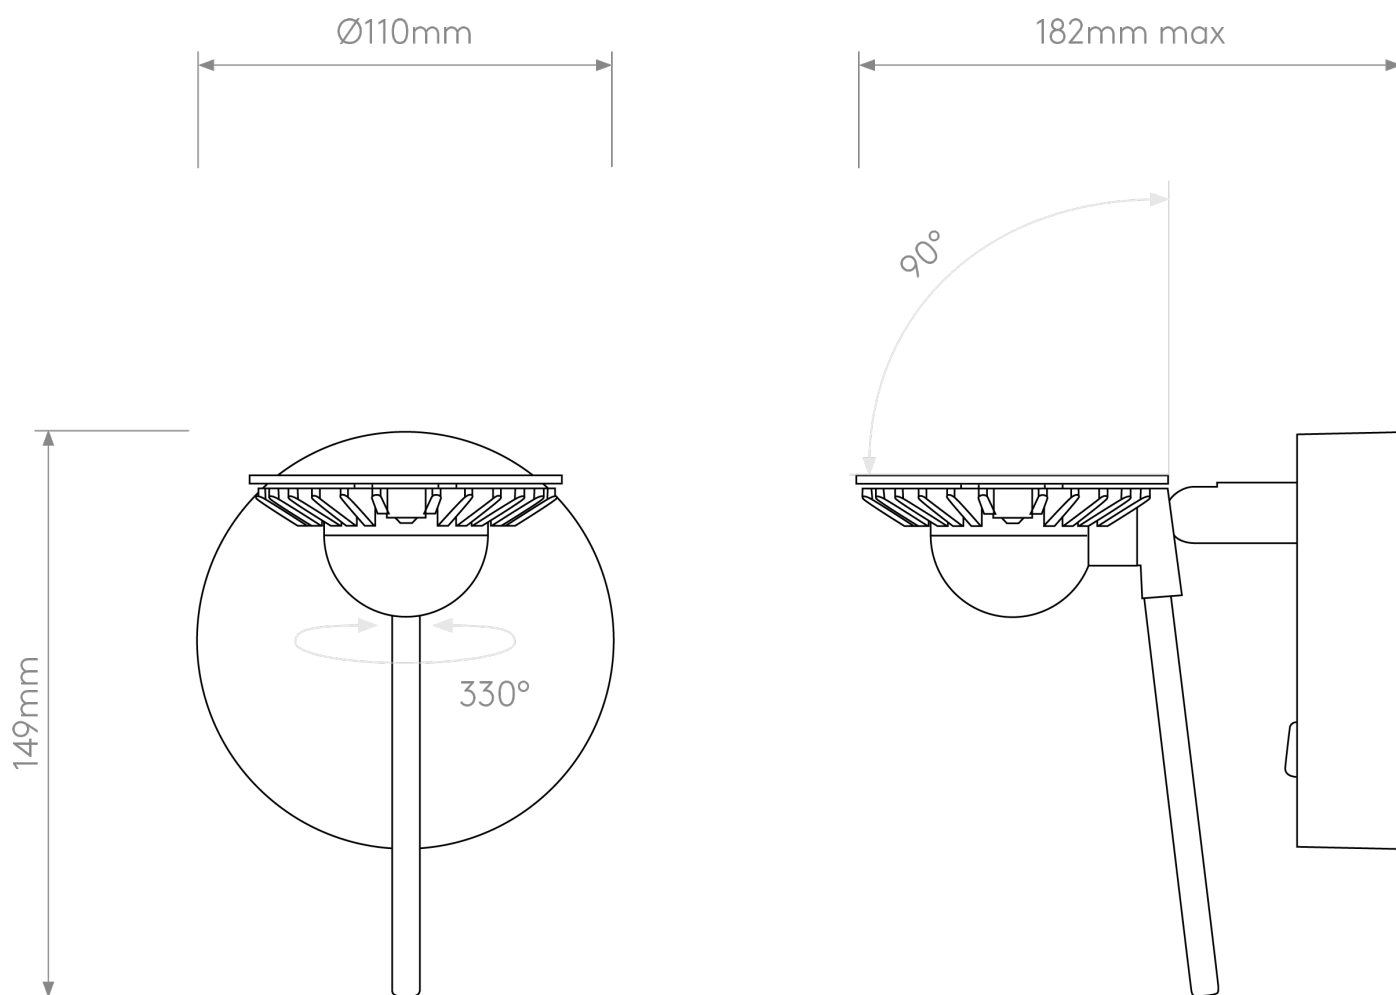

Astro Lighting - Miura - 1444001 & 5018052 - LED Black Reading Wall Light

**CONTACT**