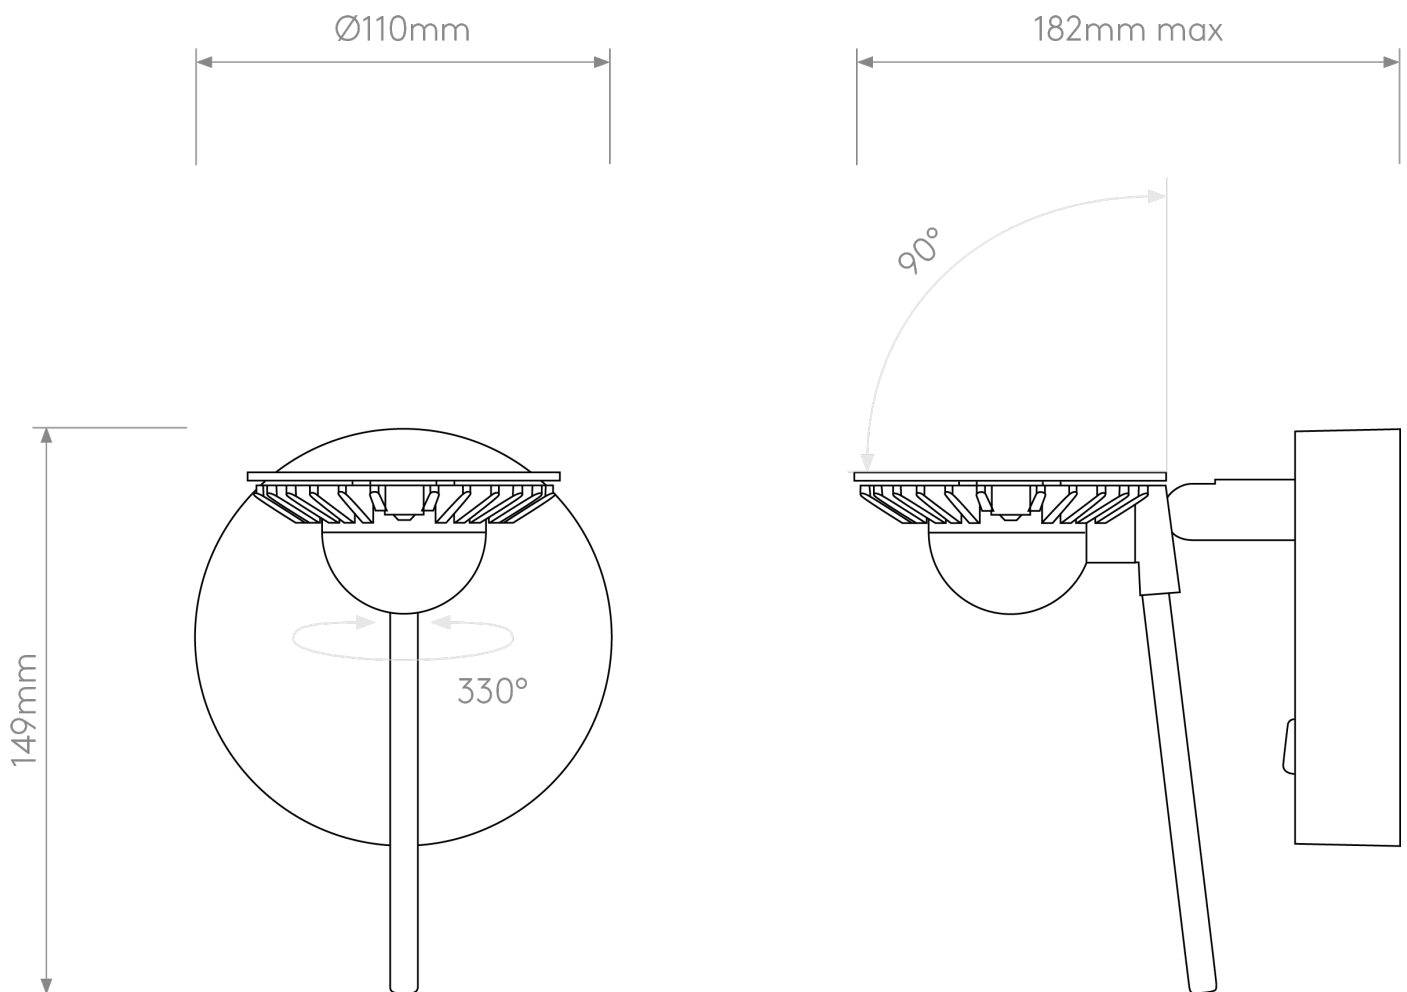

Astro Lighting - Miura - 1444002 & 5018052 - LED Nickel Black Reading Wall Light

CONTACT