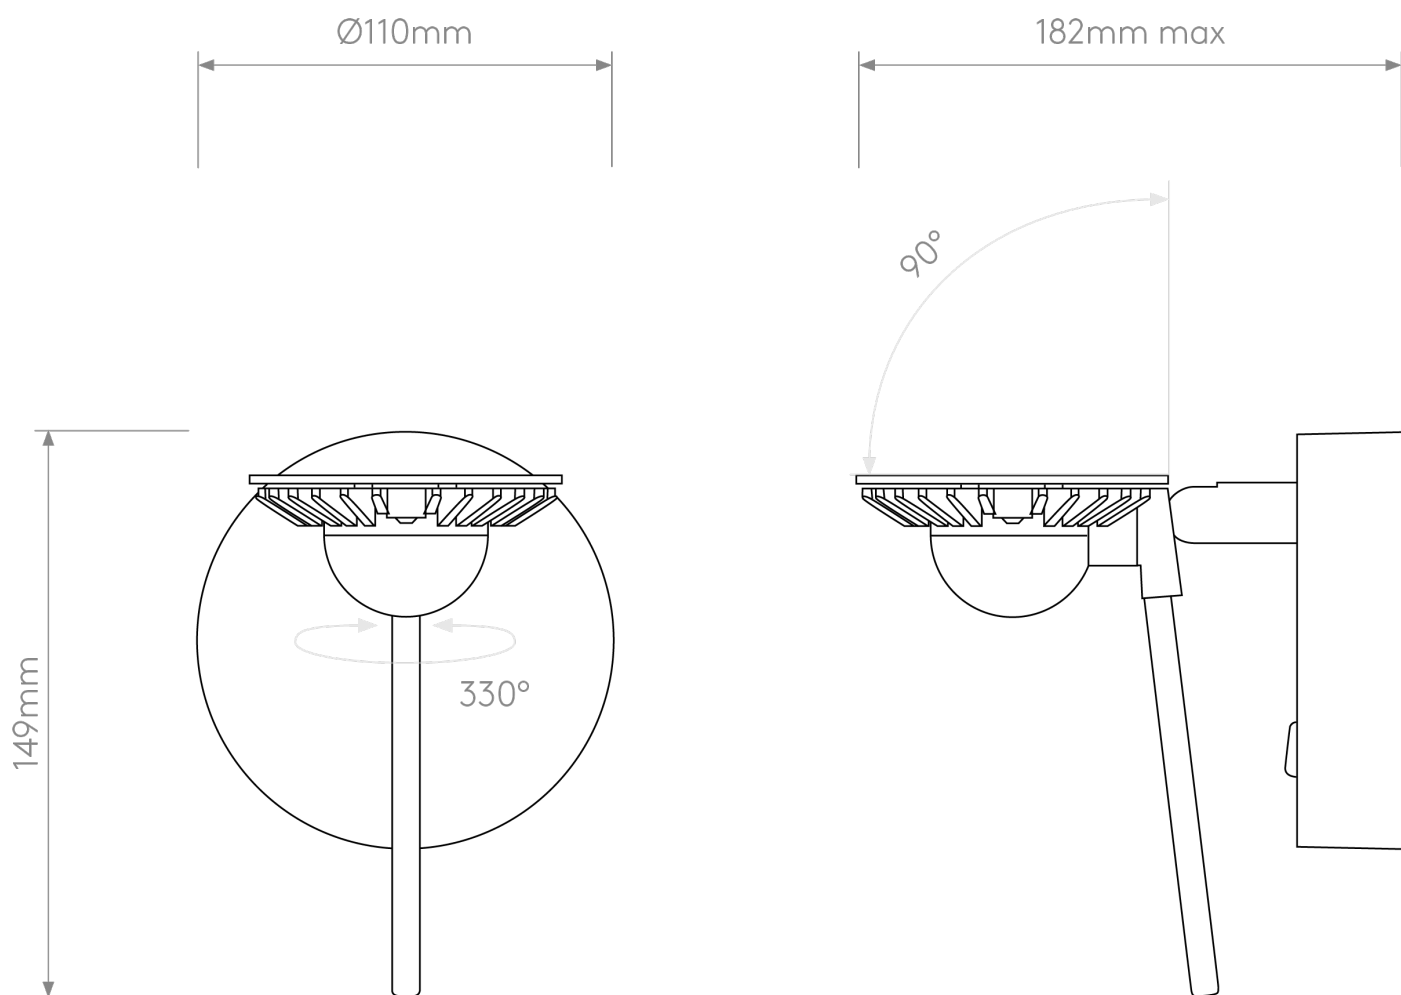

Astro Lighting - Miura - 1444002 & 5018053 - LED Nickel Reading Wall Light

CONTACT