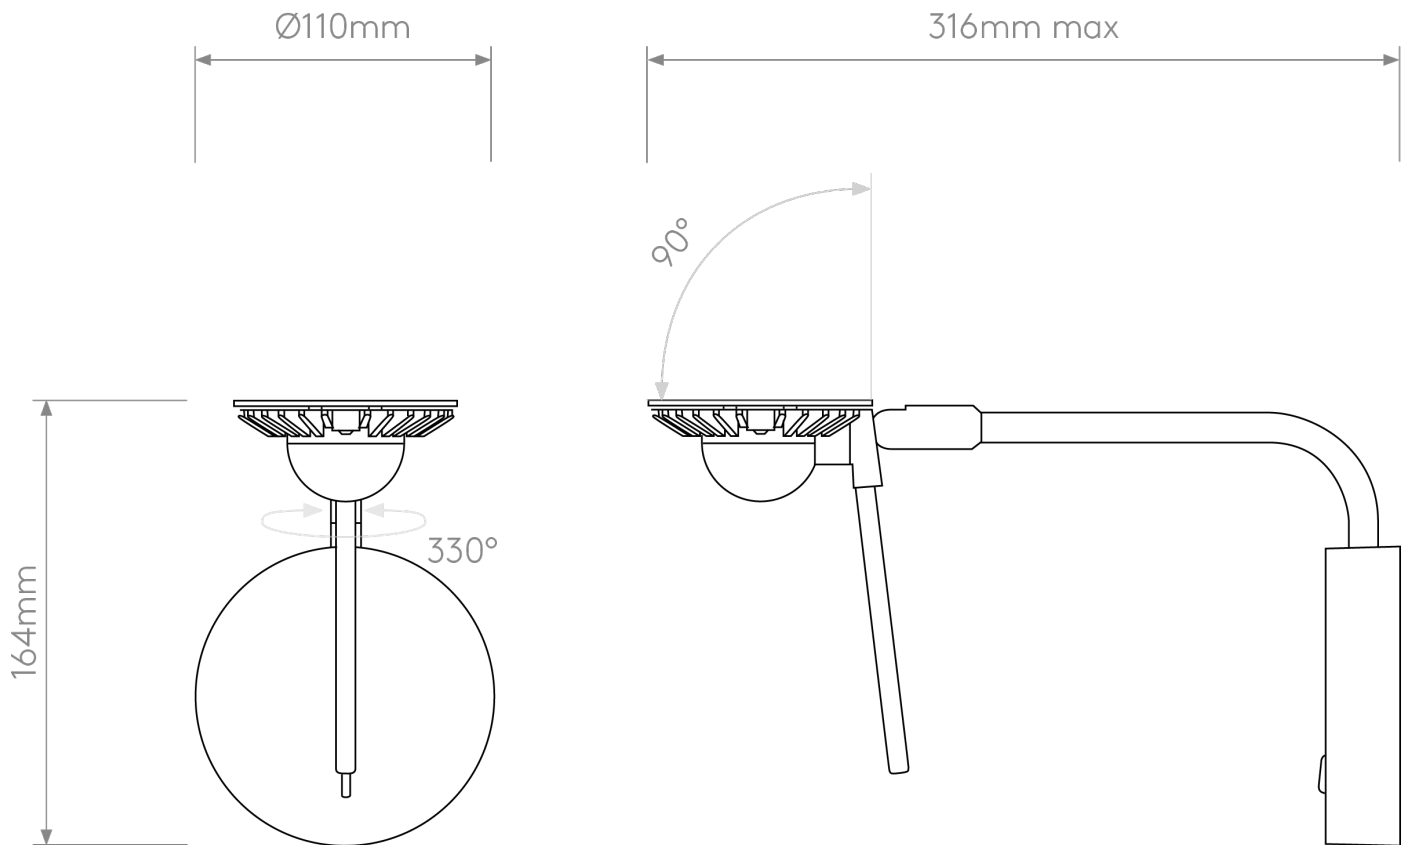

Astro Lighting - Miura - 1444005 & 5018052 - LED Nickel Black Reading Wall Light

CONTACT