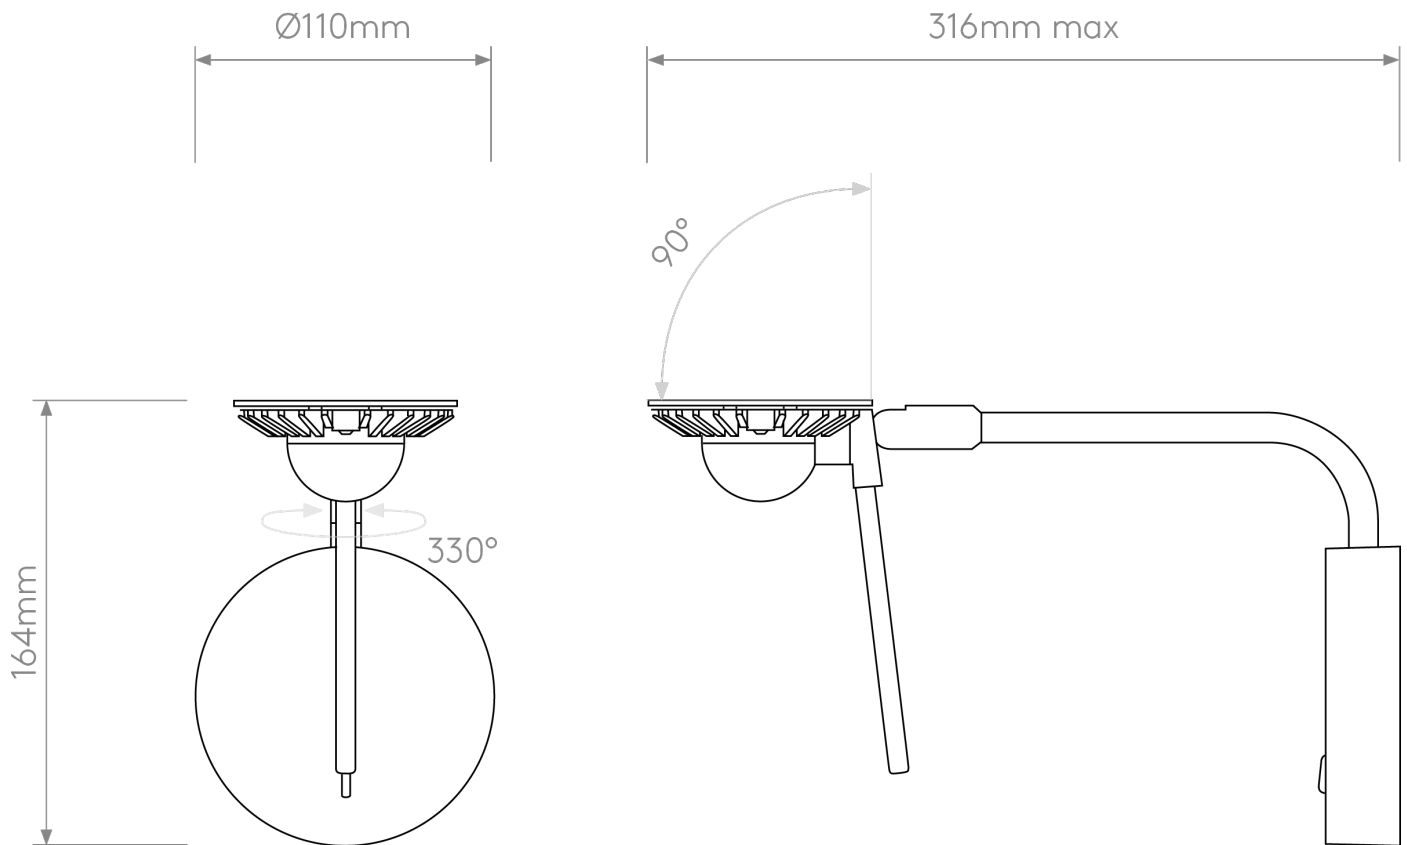

Astro Lighting - Miura - 1444005 & 5018053 - LED Nickel Reading Wall Light

CONTACT