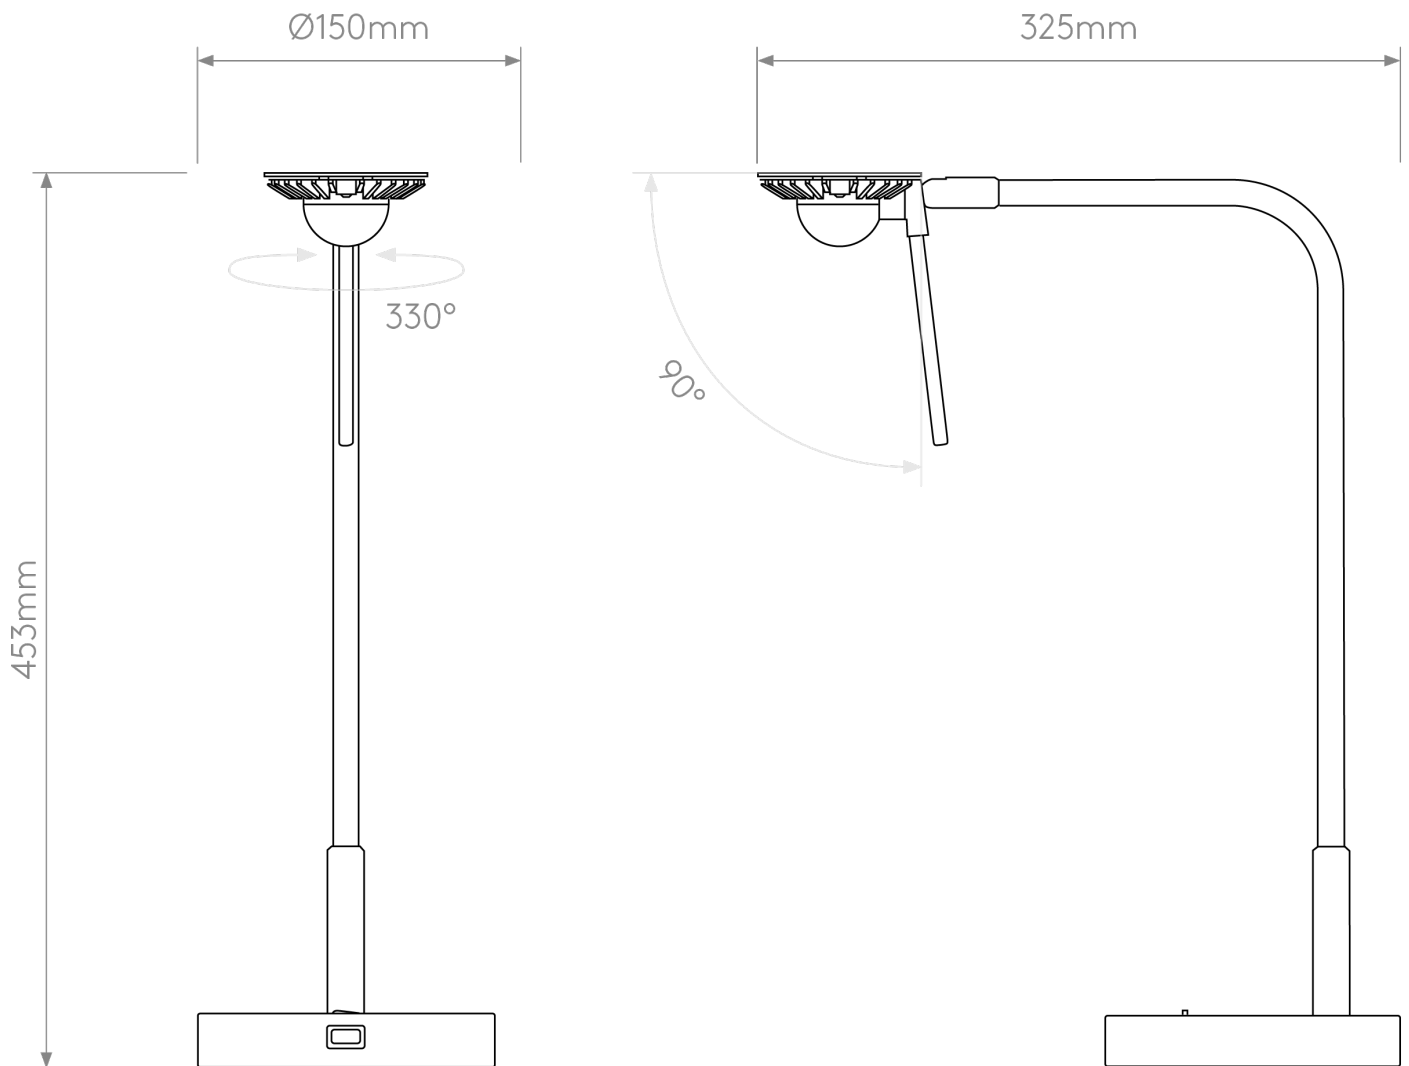

Astro Lighting - Miura - 1444007 & 5018054 - LED Nickel Gold Table Lamp With Shade