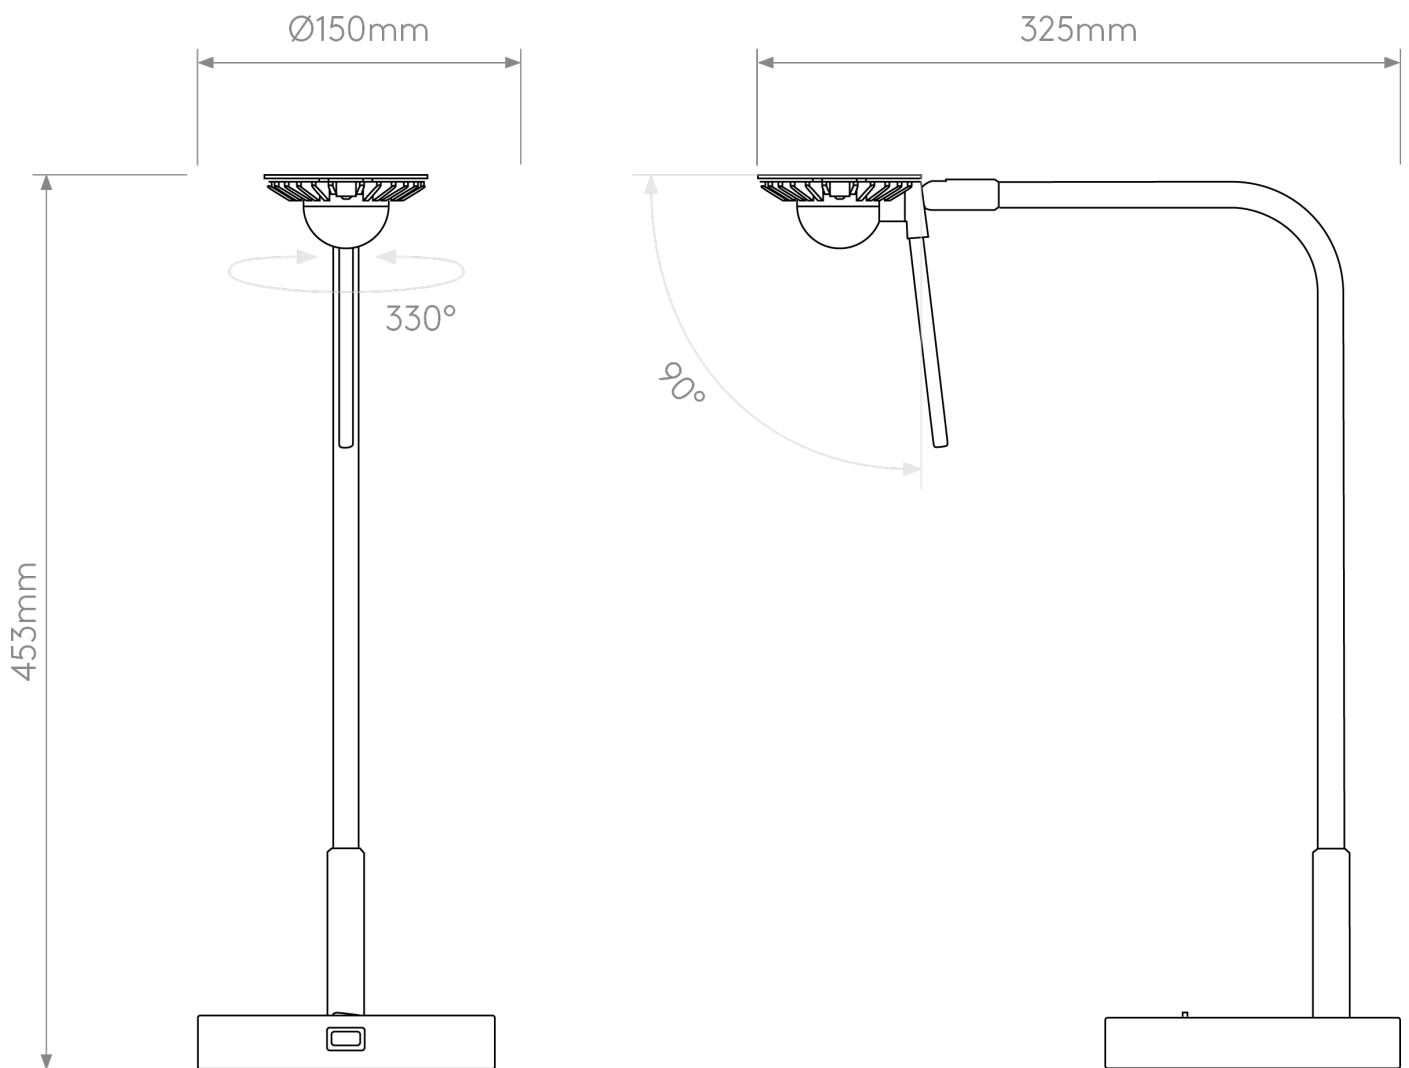

Astro Lighting - Miura - 1444008 & 5018052 - LED Gold Black Table Lamp With Shade

CONTACT