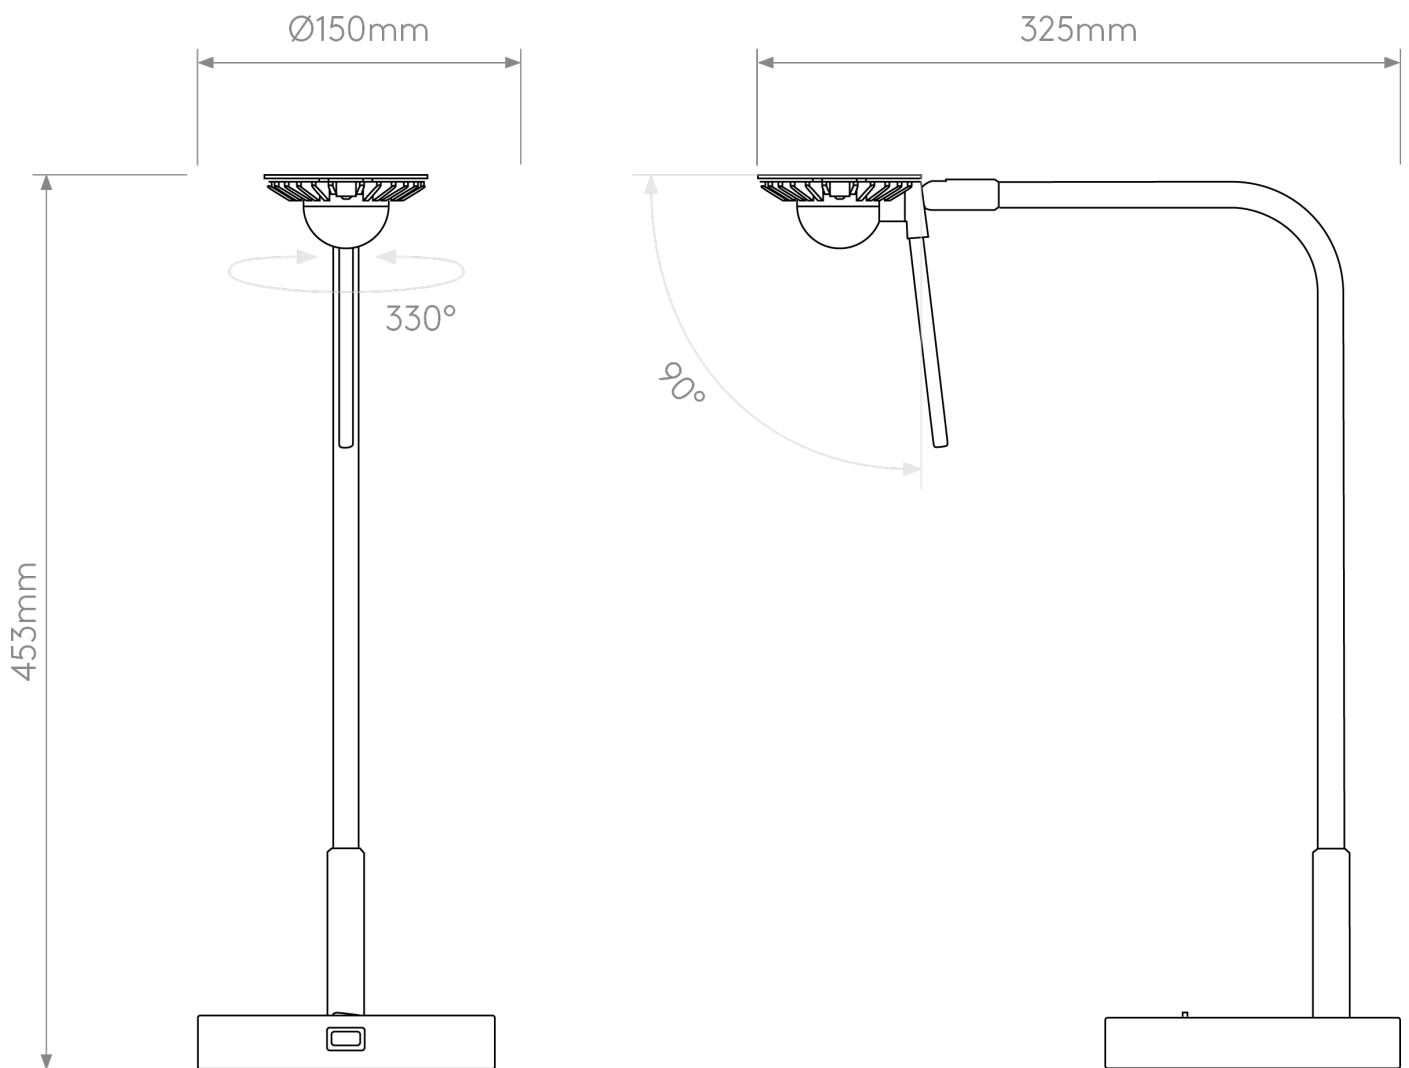

Astro Lighting - Miura - 1444008 & 5018053 - LED Gold Nickel Table Lamp With Shade

CONTACT