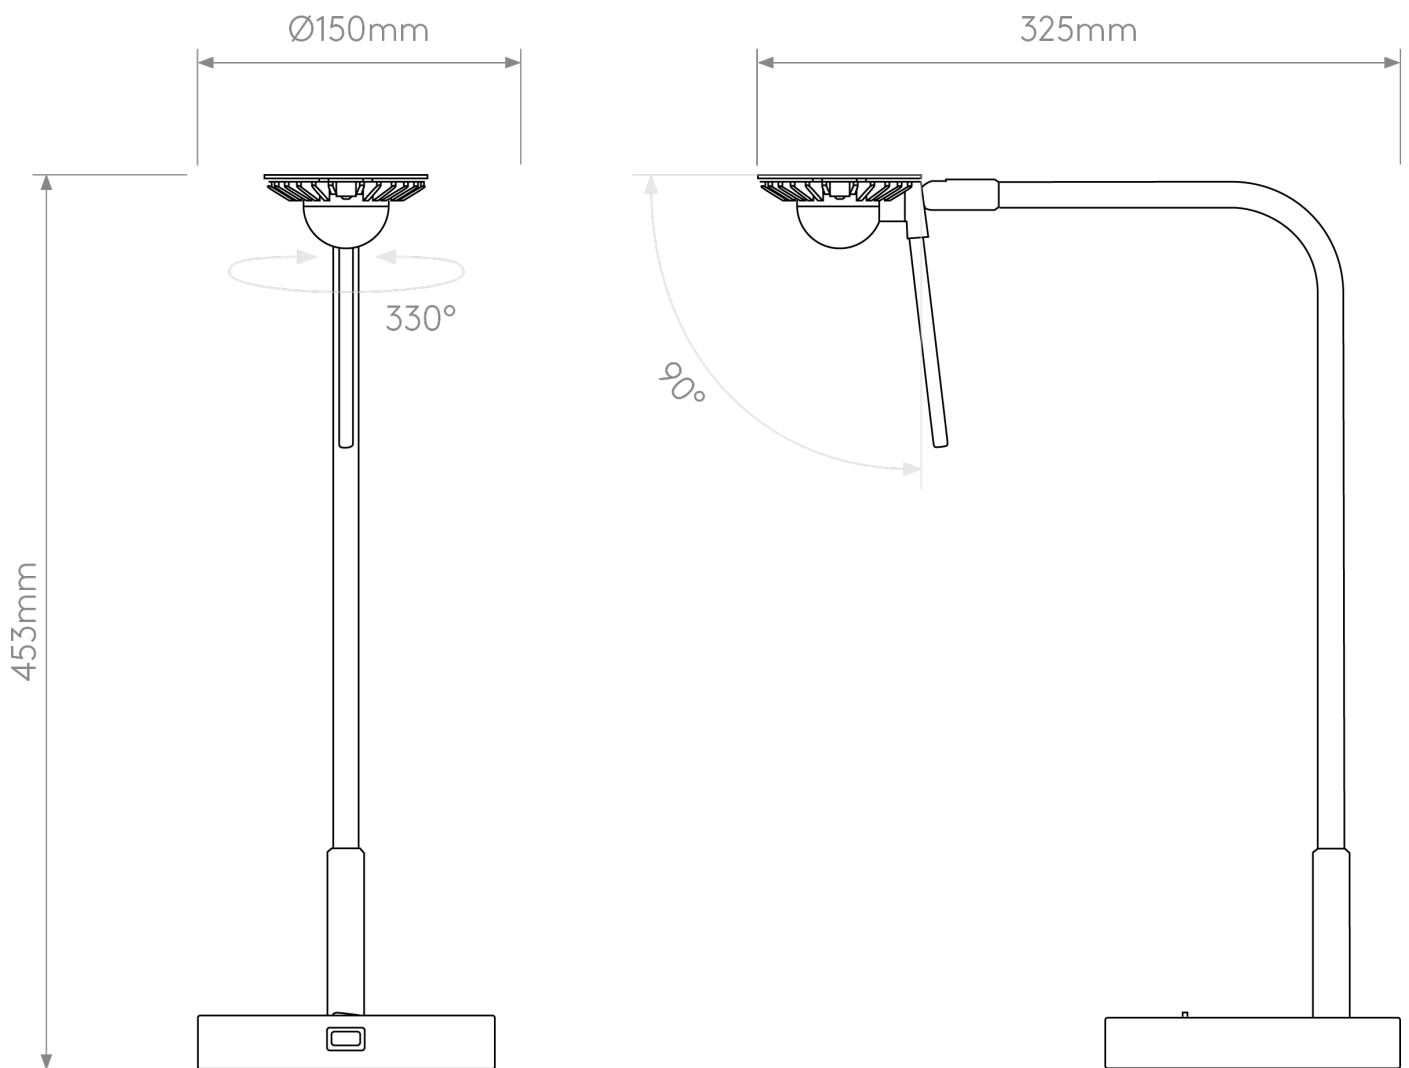

Astro Lighting - Miura - 1444008 & 5018054 - LED Gold Table Lamp With Shade

**CONTACT**