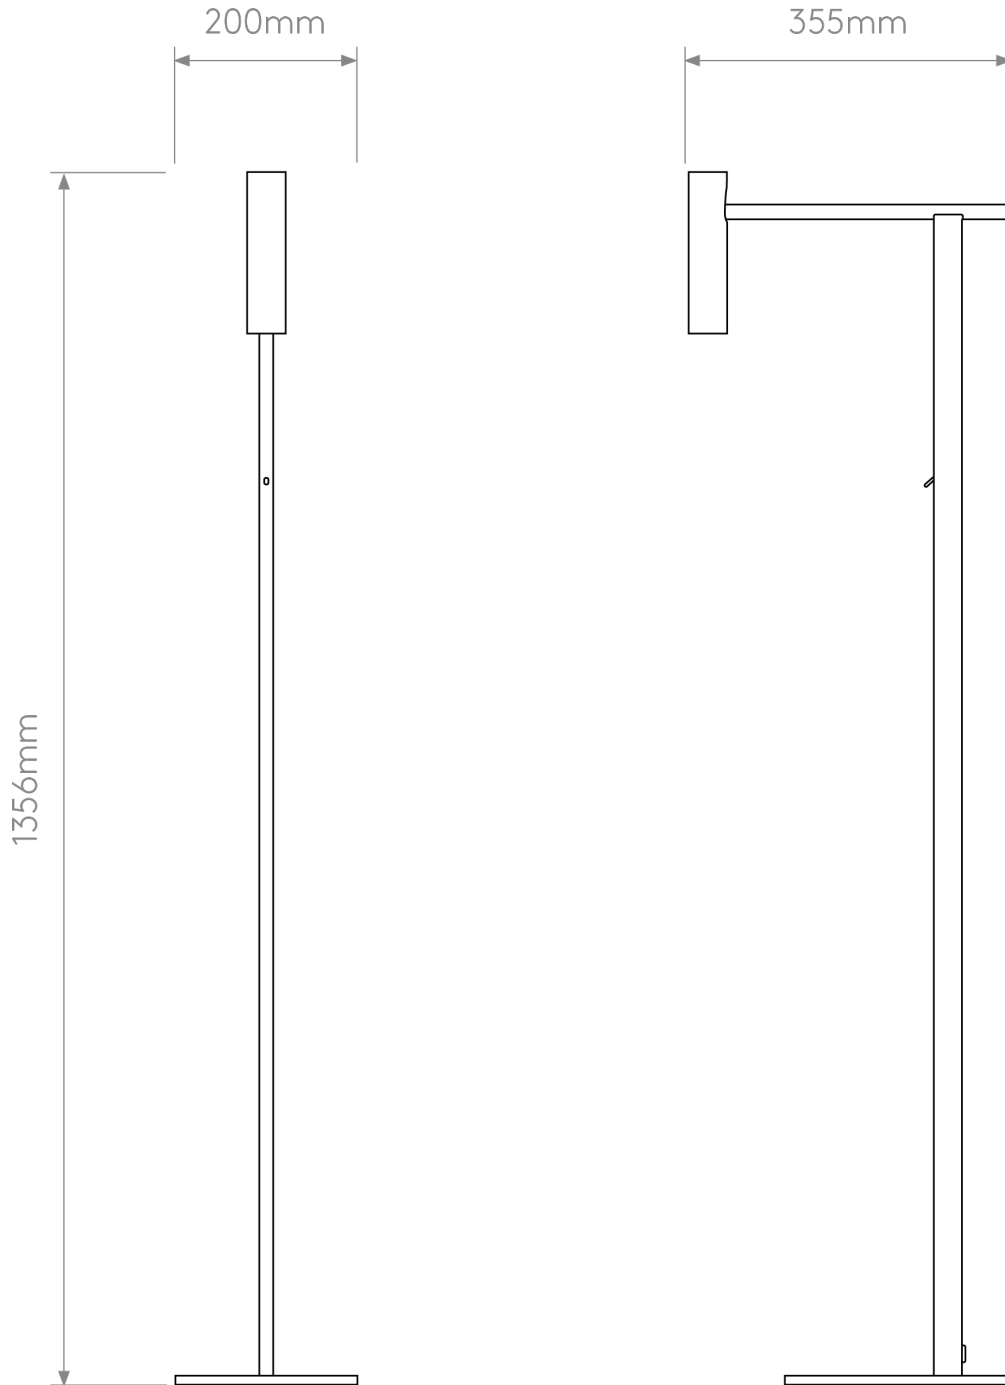

Astro Lighting - Leda - 1457001 & 5040001 - Black Nickel Floor Reading Lamp

**CONTACT**