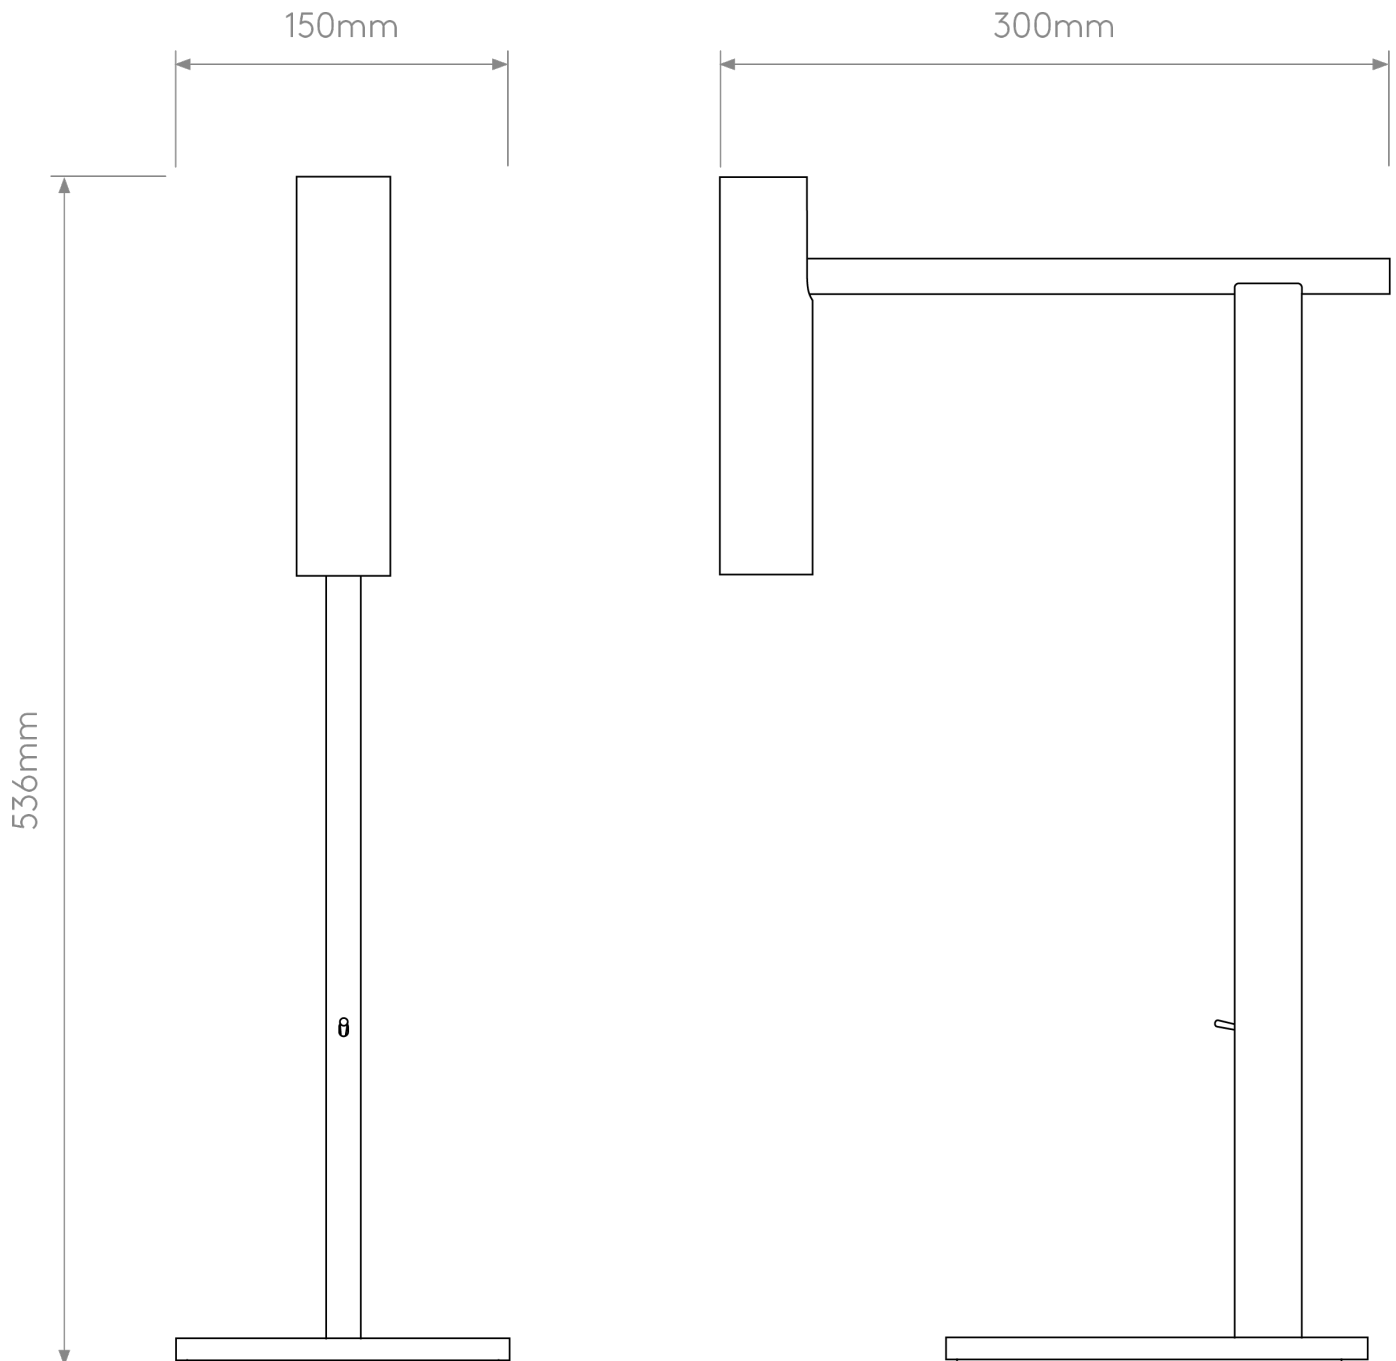

Astro Lighting - Leda - 1457002 & 5040001 - Black Nickel Table Lamp With Shade

CONTACT