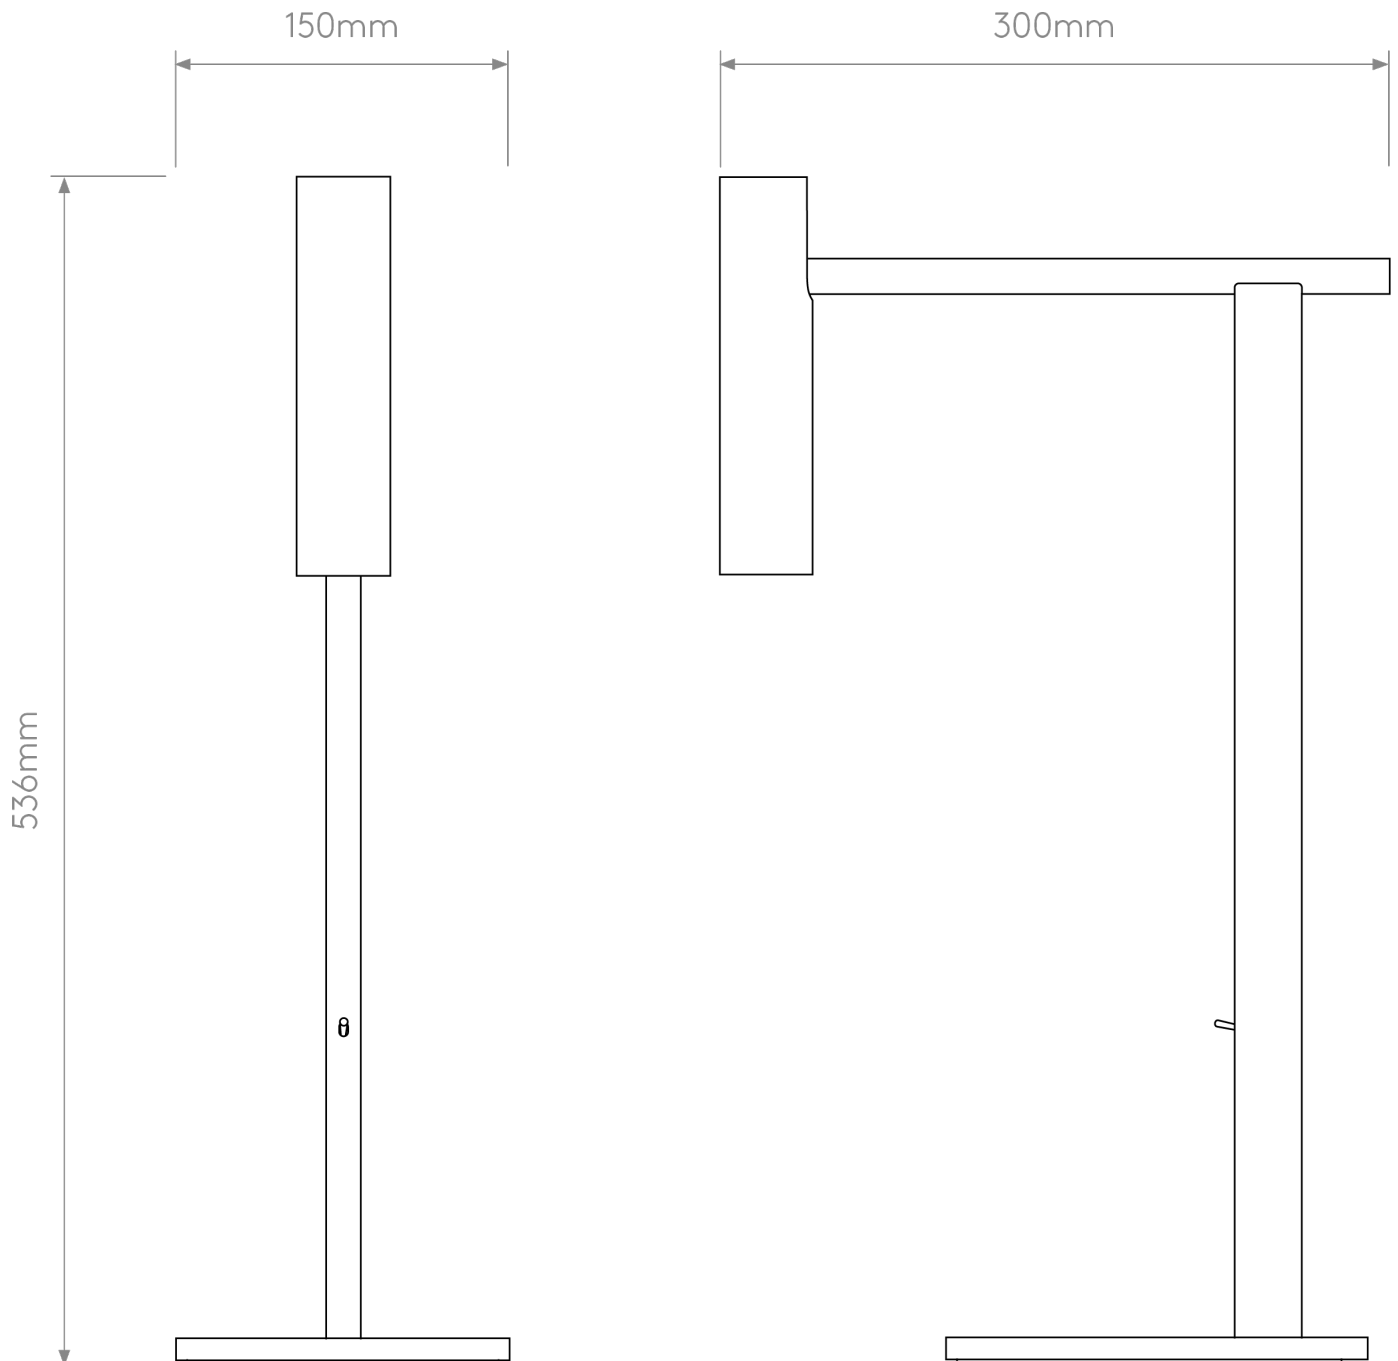

Astro Lighting - Leda - 1457002 & 5040004 - Black Table Lamp With Shade

CONTACT