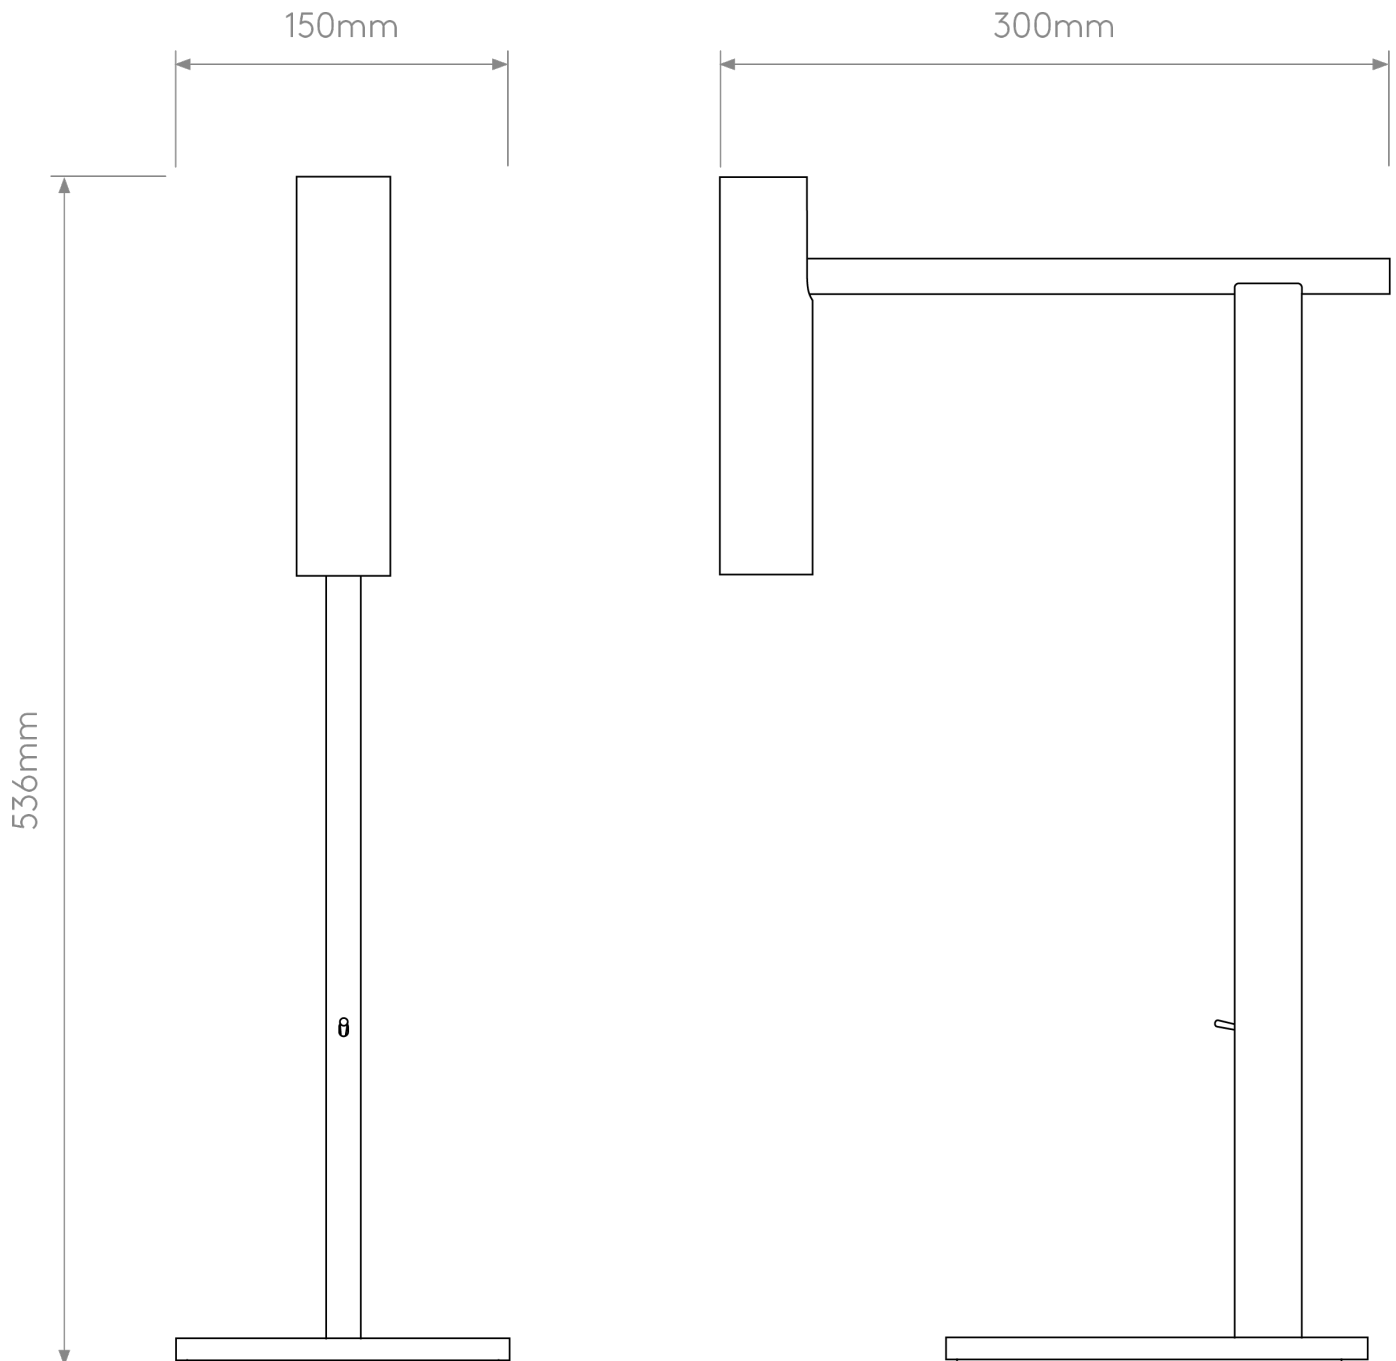

Astro Lighting - Leda - 1457002 & 5040005 - Black Gold Table Lamp With Shade

**CONTACT**