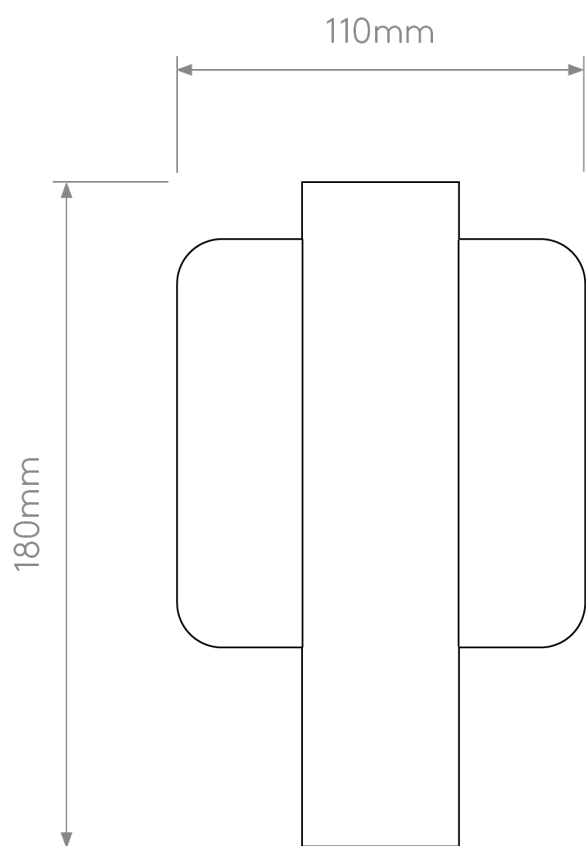

Astro Lighting - Leda - 1457003 & 5040001 - Black Nickel Reading Wall Light

CONTACT