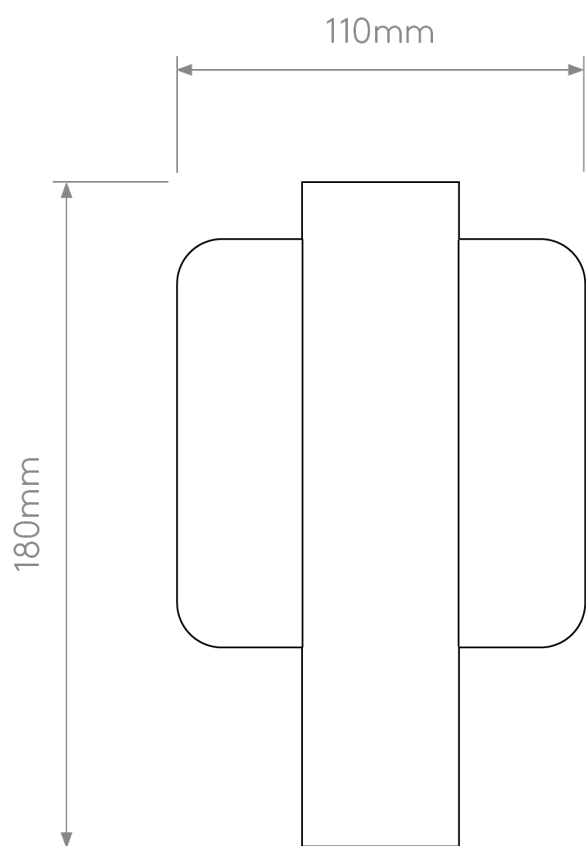

Astro Lighting - Leda - 1457003 & 5040004 - Black Reading Wall Light

CONTACT