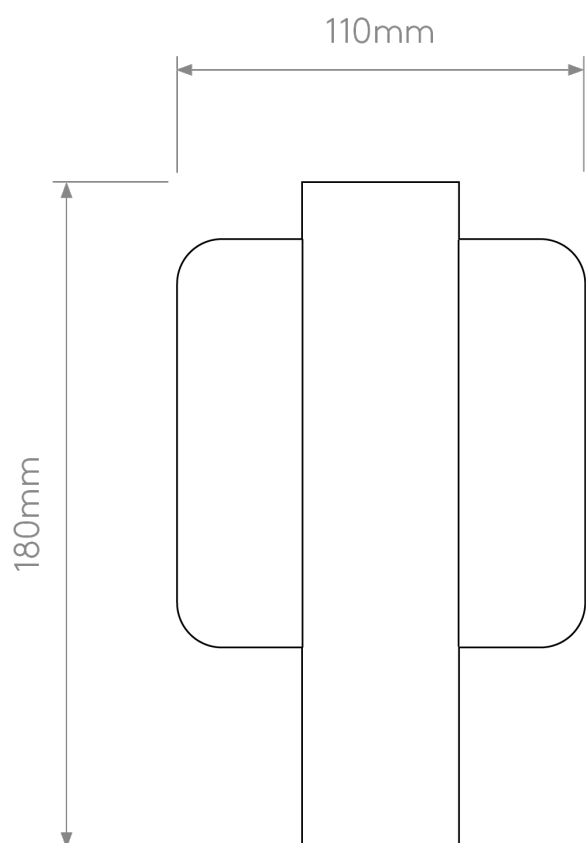

Astro Lighting - Leda - 1457003 & 5040005 - Black Gold Reading Wall Light

CONTACT