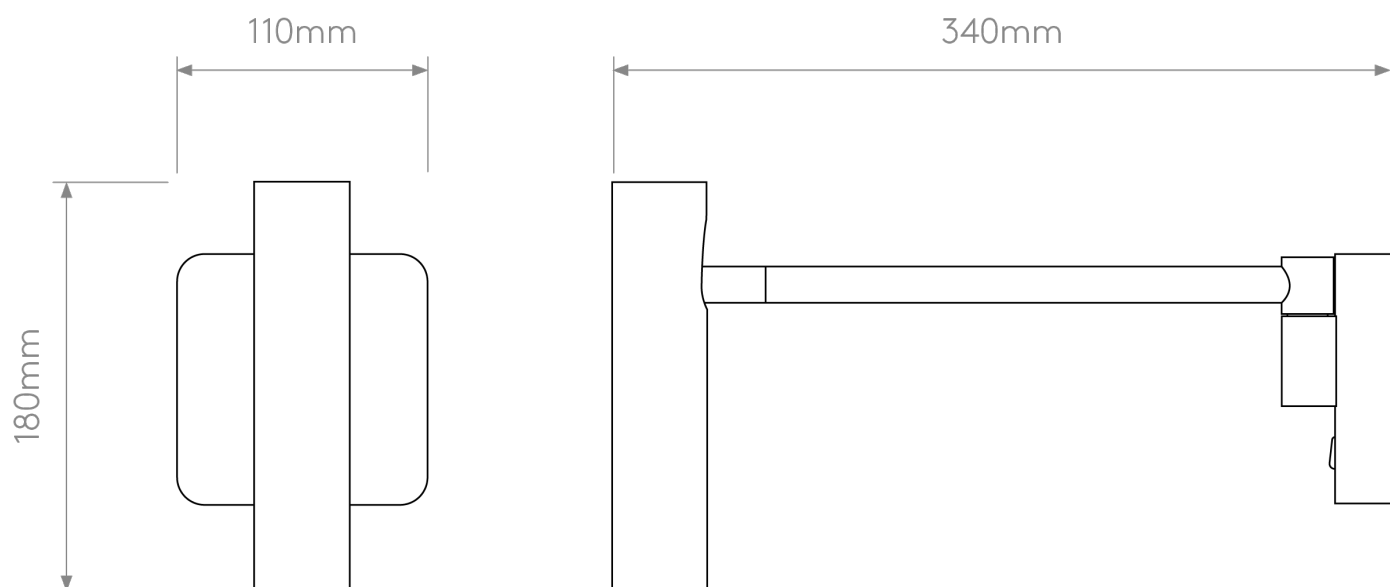

Astro Lighting - Leda - 1457004 & 5040001 - Black Nickel Reading Wall Light

CONTACT