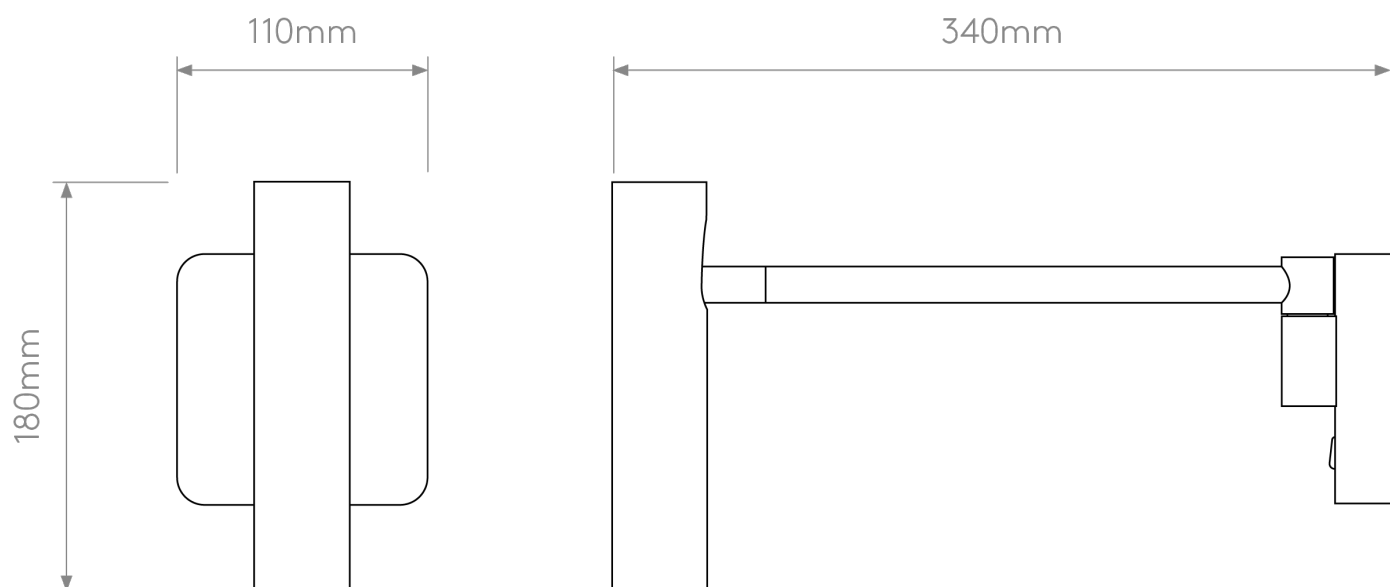

Astro Lighting - Leda - 1457004 & 5040004 - Black Reading Wall Light

CONTACT