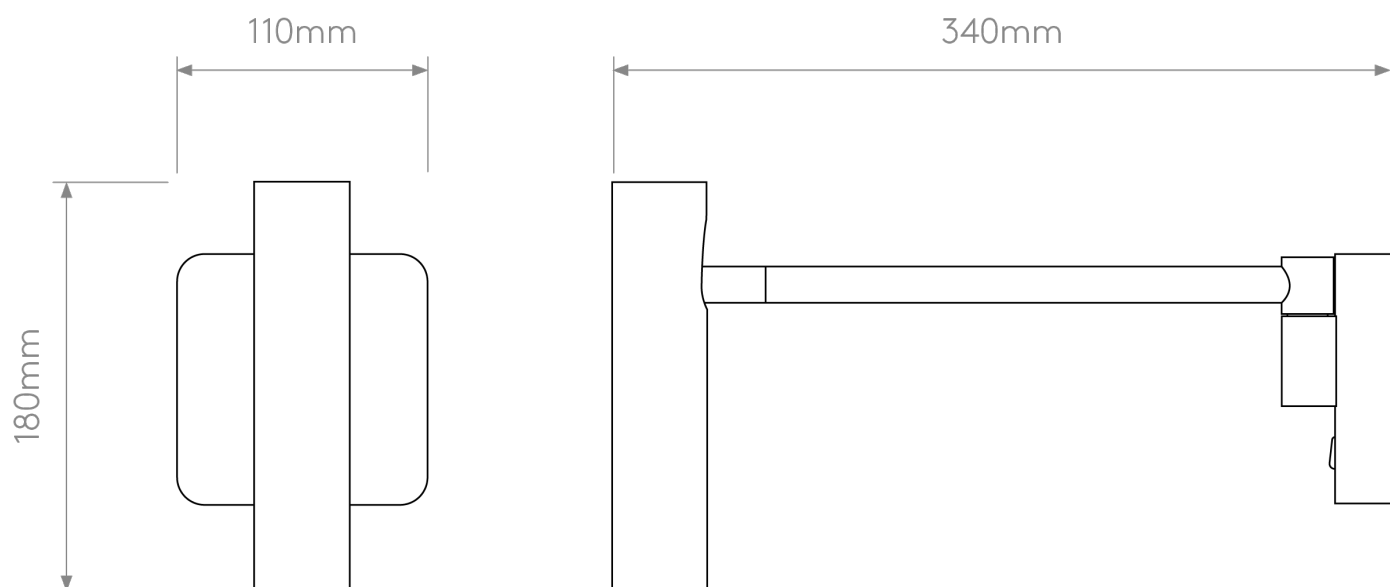

Astro Lighting - Leda - 1457004 & 5040005 - Black Gold Reading Wall Light

**CONTACT**