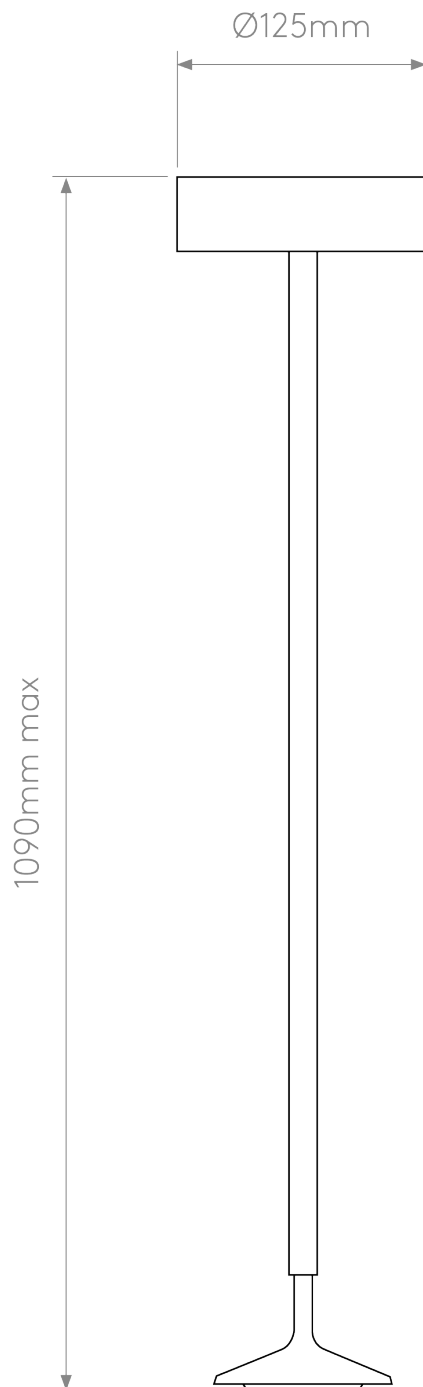

Astro Lighting - Nara - 1464001 - LED Chrome IP44 Excluding Shade Bathroom Ceiling Pendant Light

**CONTACT**