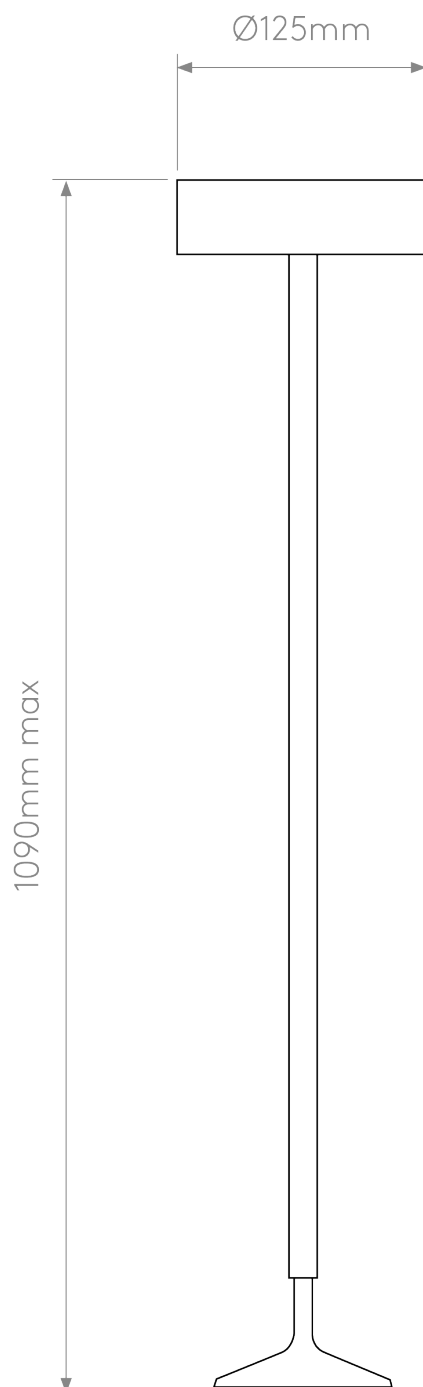

Astro Lighting - Nara - 1464001 & 5039001 - LED Chrome White Glass IP44 Bathroom Ceiling Pendant Light

CONTACT