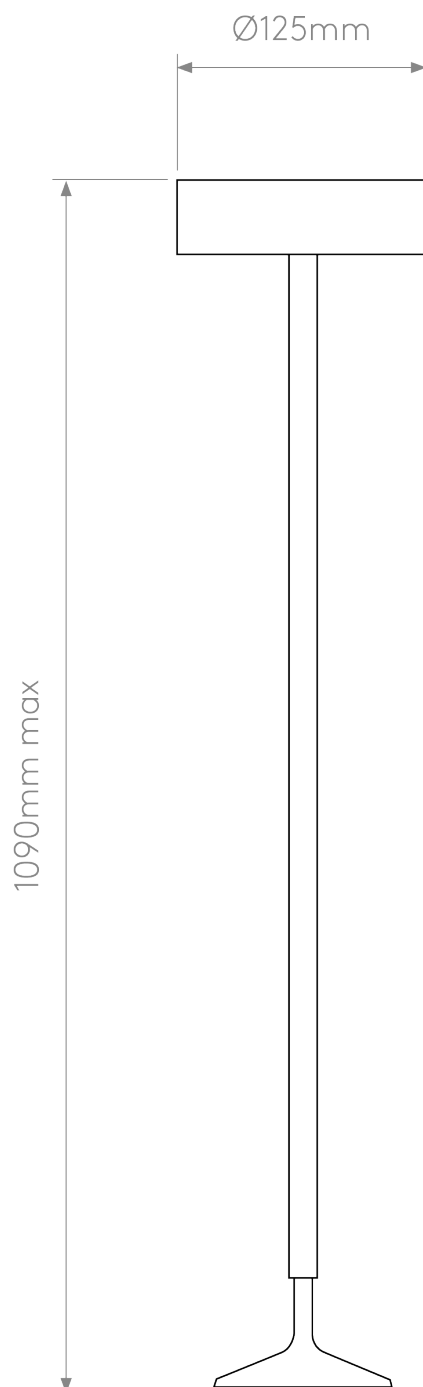

Astro Lighting - Nara - 1464001 & 5039002 - LED Chrome Smoked Glass IP44 Bathroom Ceiling Pendant Light

CONTACT