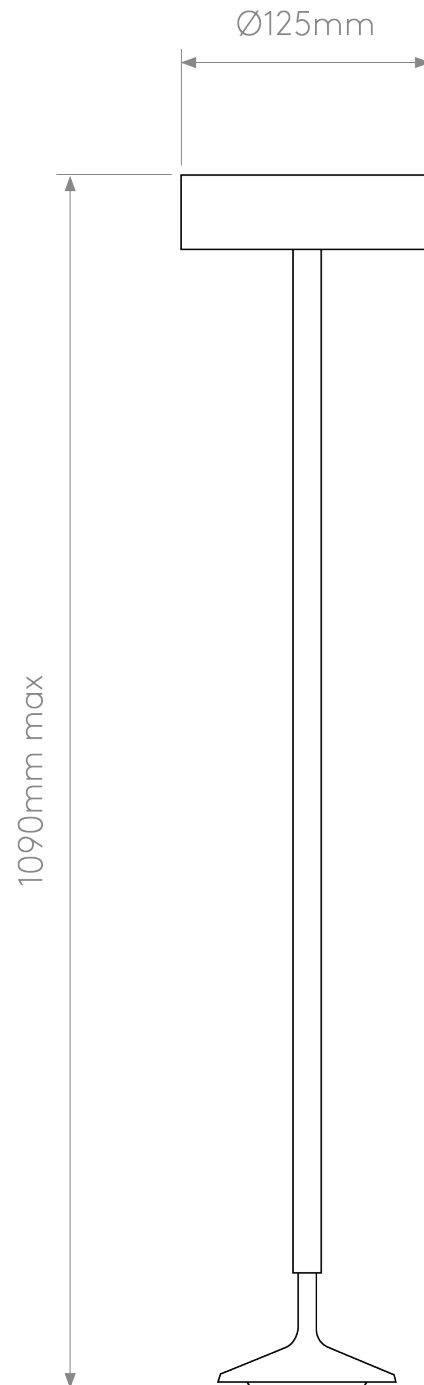

Astro Lighting - Nara - 1464001 & 5039003 - LED Chrome White Glass IP44 Bathroom Ceiling Pendant Light

**CONTACT**