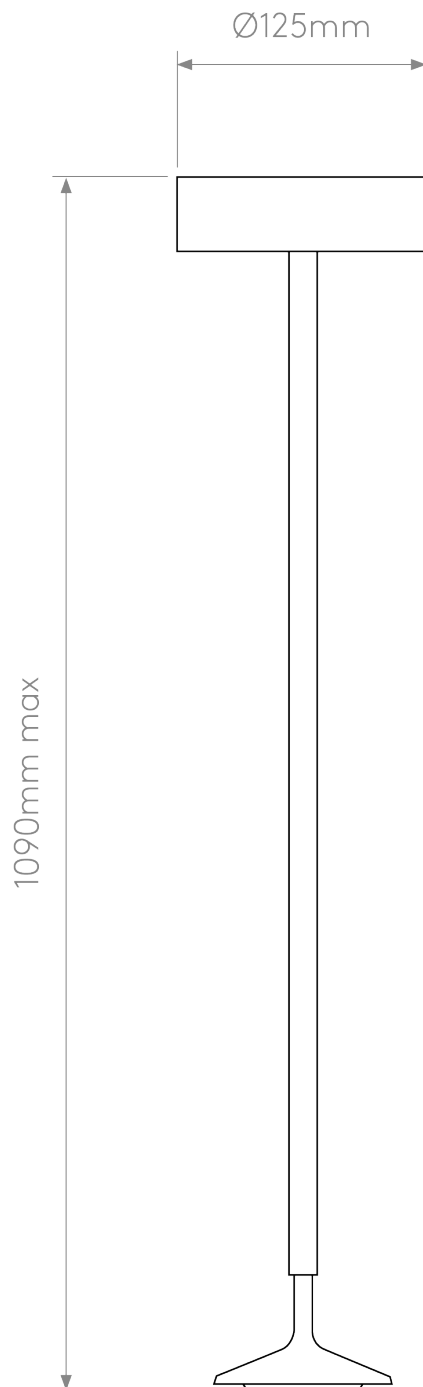

Astro Lighting - Nara - 1464001 & 5039004 - LED Chrome Smoked Glass IP44 Bathroom Ceiling Pendant Light

CONTACT