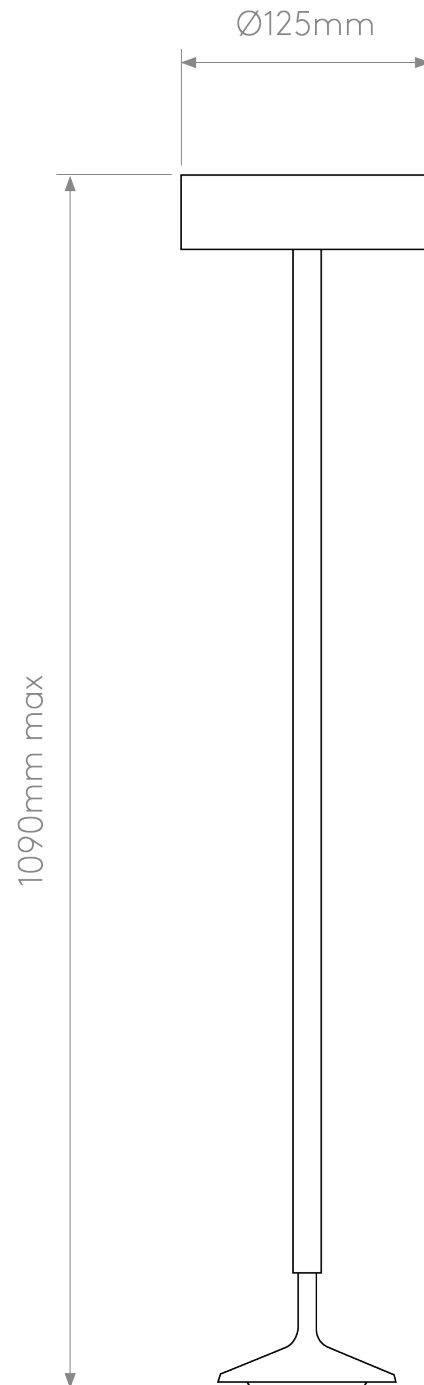

Astro Lighting - Nara - 1464001 & 5039005 - LED Chrome White Glass IP44 Bathroom Ceiling Pendant Light

CONTACT