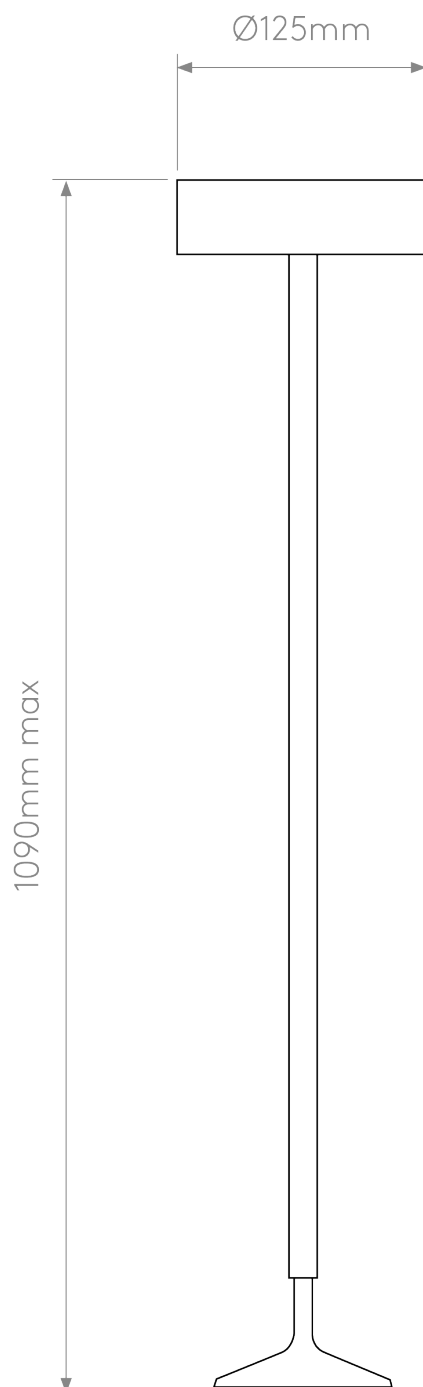

Astro Lighting - Nara - 1464003 - LED Black IP44 Excluding Shade Bathroom Ceiling Pendant Light

CONTACT