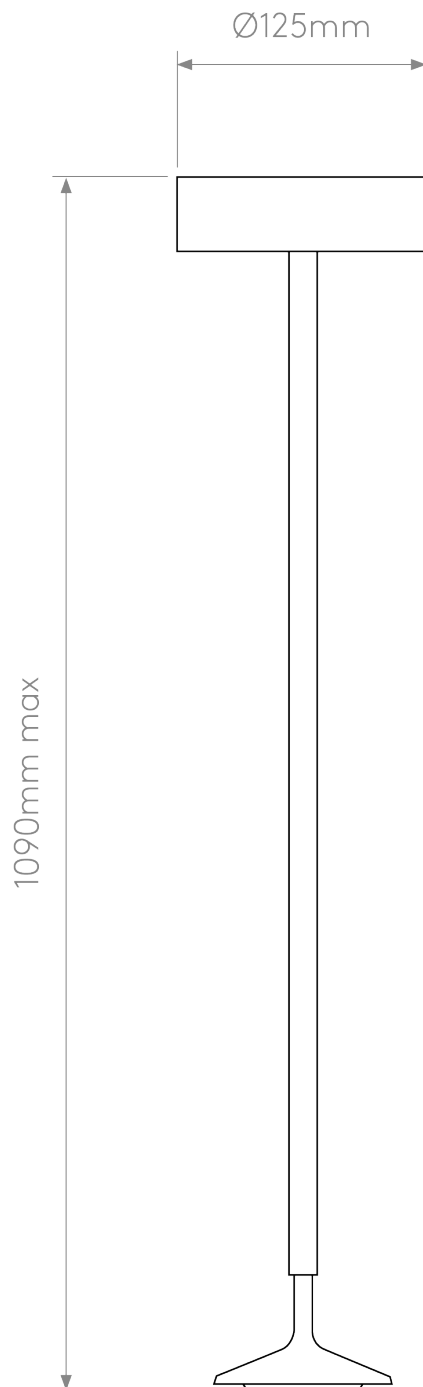

Astro Lighting - Nara - 1464003 & 5039001 - LED Black White Glass IP44 Bathroom Ceiling Pendant Light

CONTACT