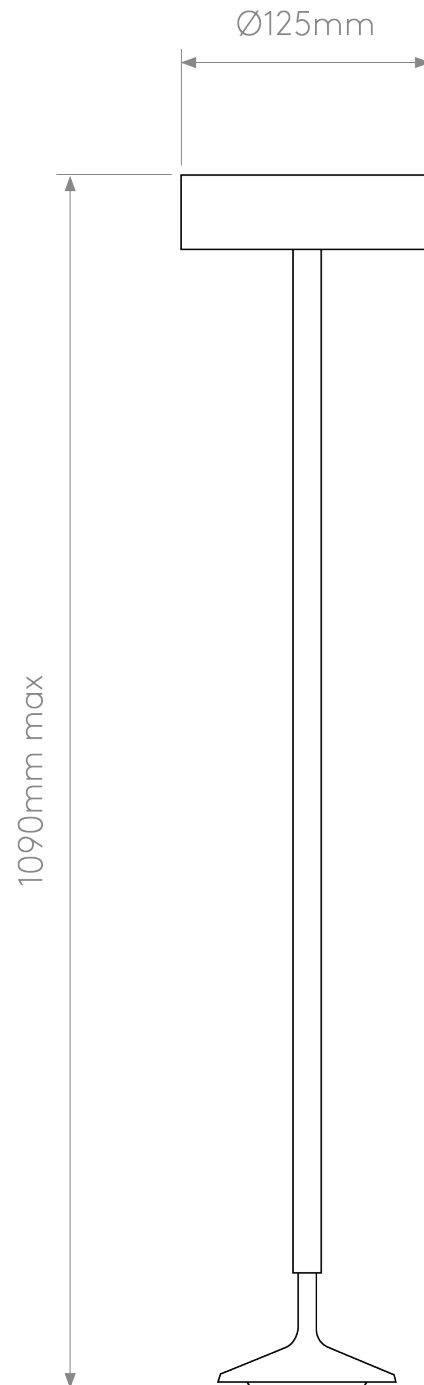

Astro Lighting - Nara - 1464003 & 5039002 - LED Black Smoked Glass IP44 Bathroom Ceiling Pendant Light

**CONTACT**