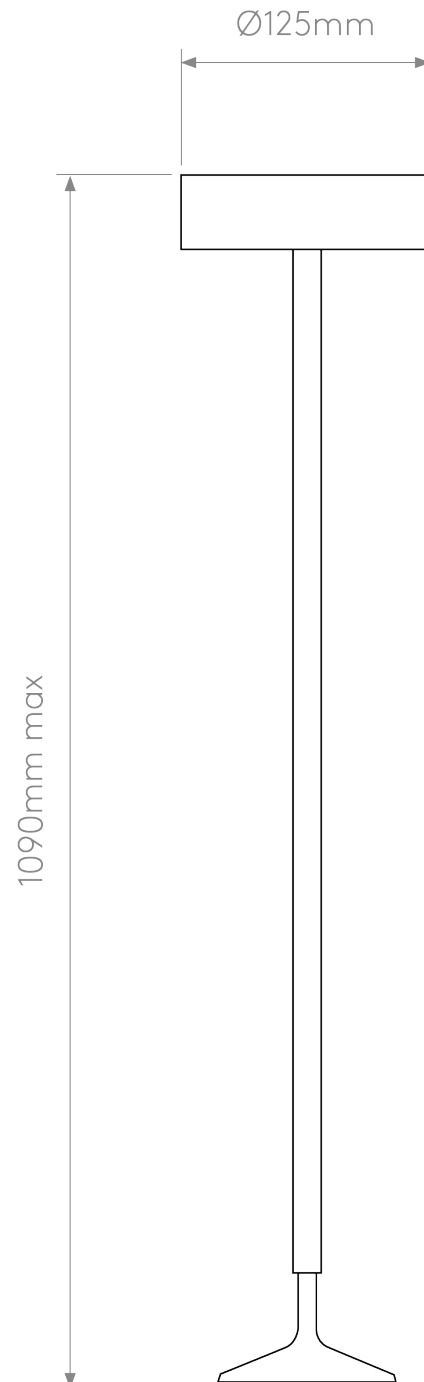

Astro Lighting - Nara - 1464003 & 5039003 - LED Black White Glass IP44 Bathroom Ceiling Pendant Light

CONTACT