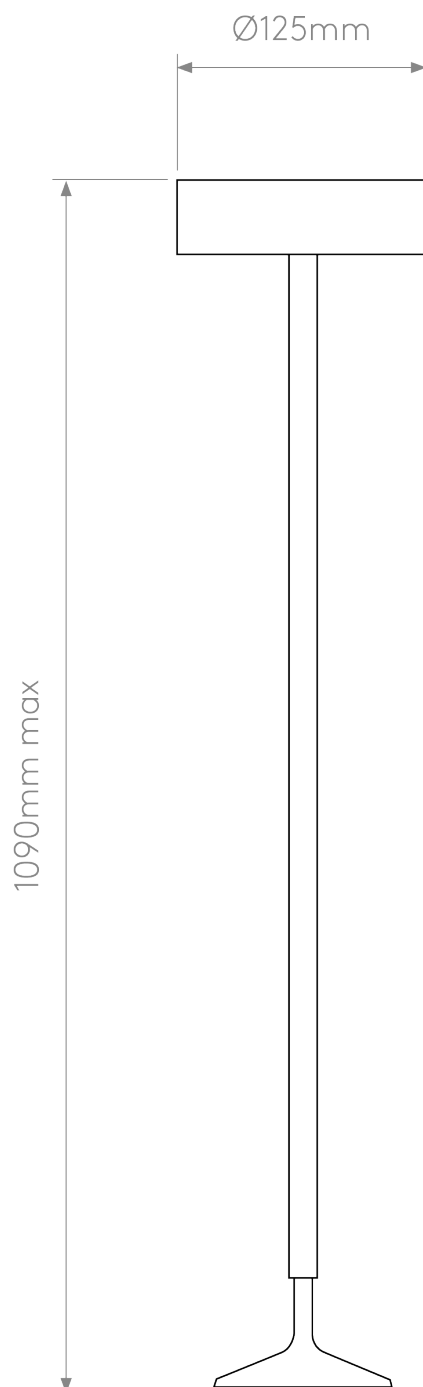

Astro Lighting - Nara - 1464003 & 5039004 - LED Black Smoked Glass IP44 Bathroom Ceiling Pendant Light

CONTACT