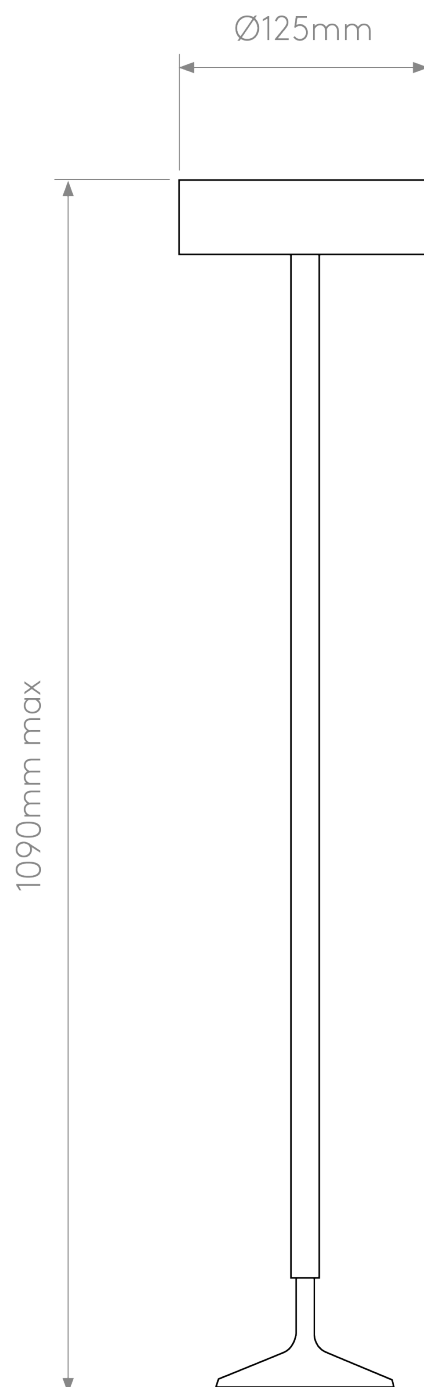

Astro Lighting - Nara - 1464003 & 5039005 - LED Black White Glass IP44 Bathroom Ceiling Pendant Light