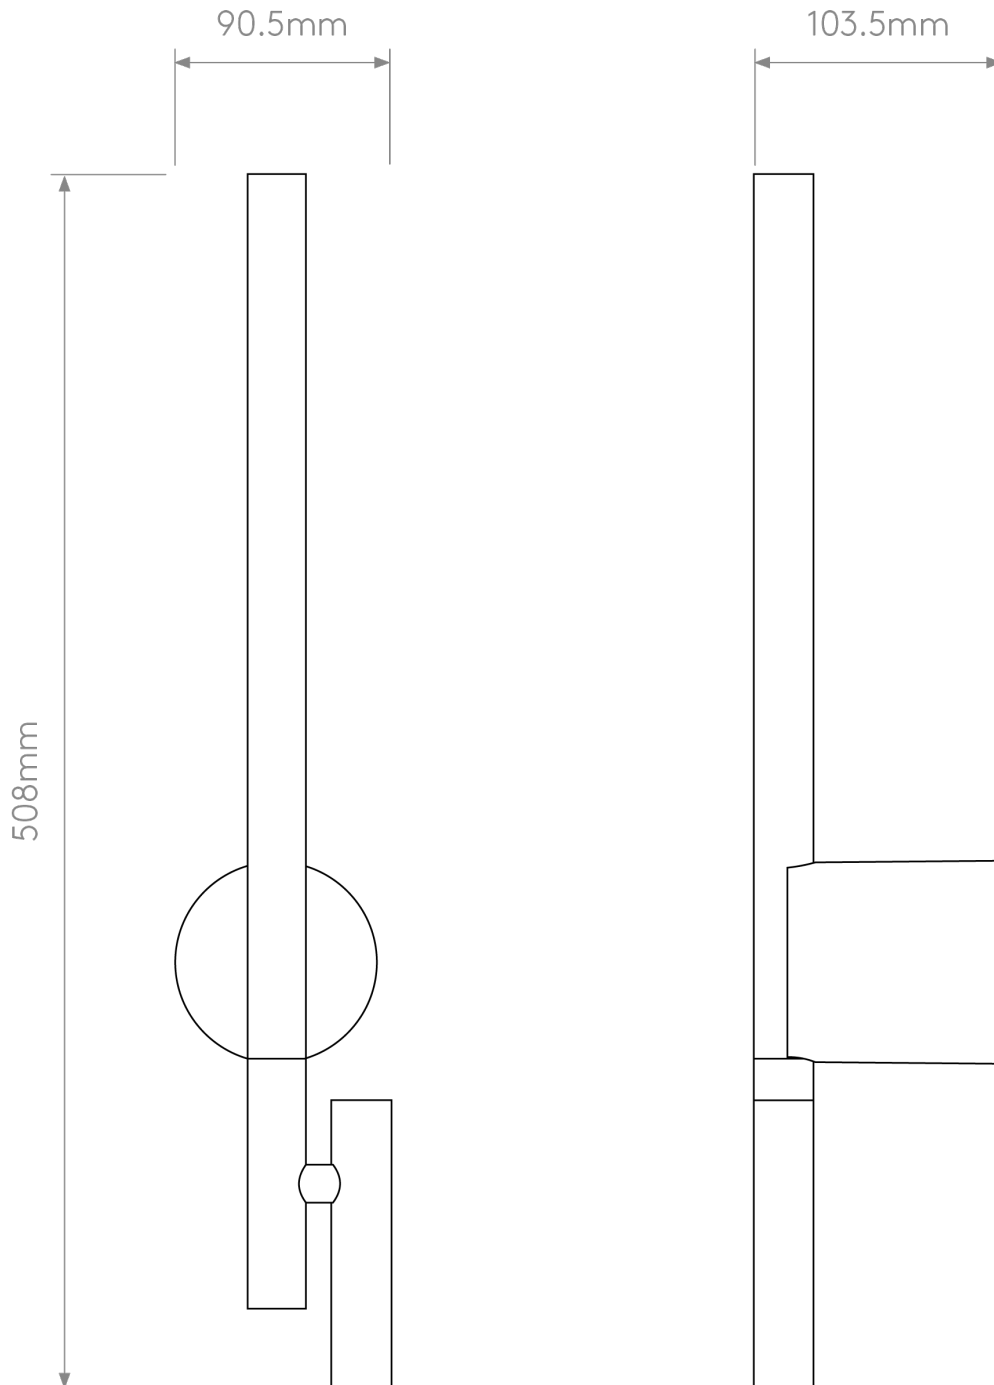

Astro Lighting - Baton - 1475012 - LED Black Reading Wall Light

CONTACT