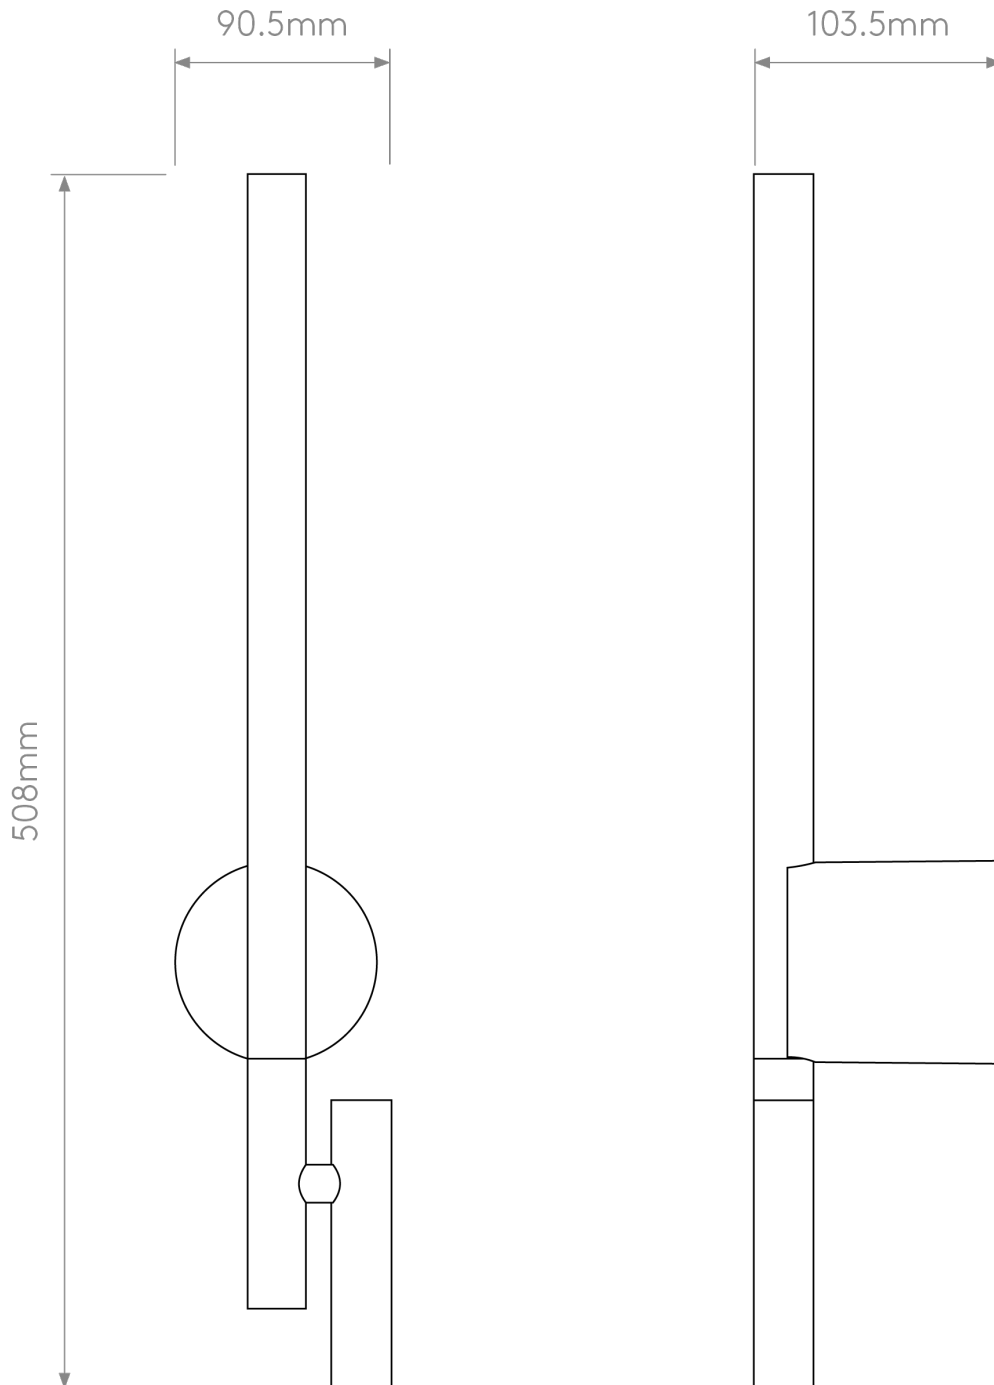

Astro Lighting - Baton - 1475013 - LED Nickel Reading Wall Light

**CONTACT**