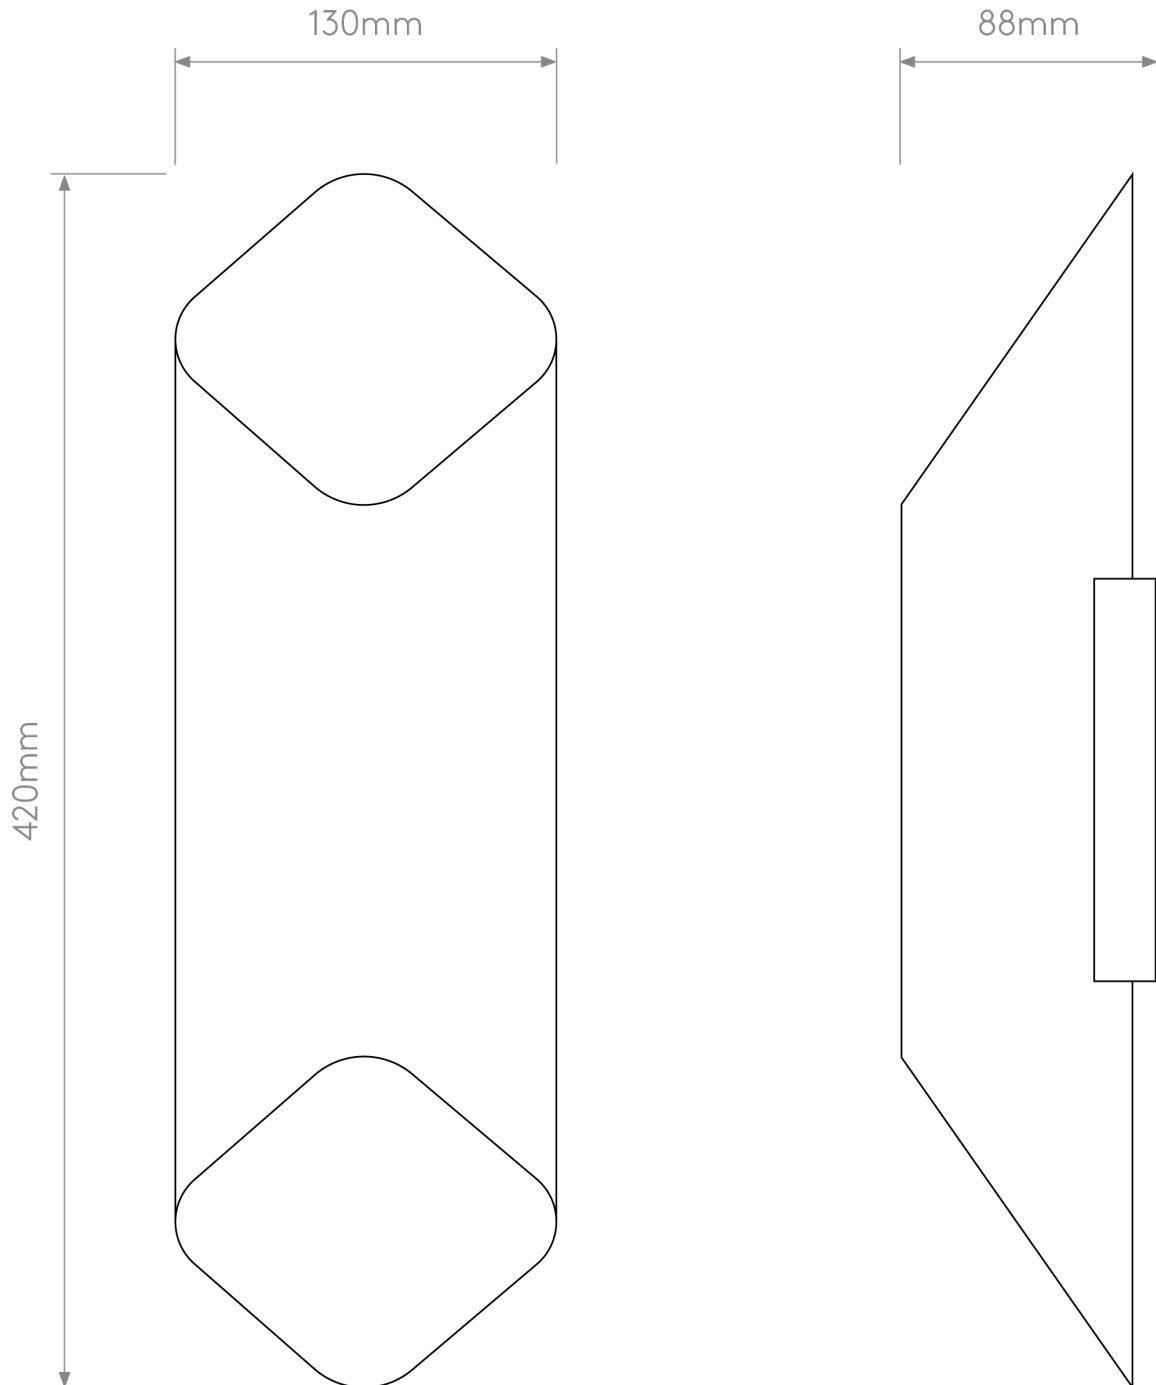

Astro Lighting - Ako - 1481015 - LED White Gold Wall Washer Light

**CONTACT**