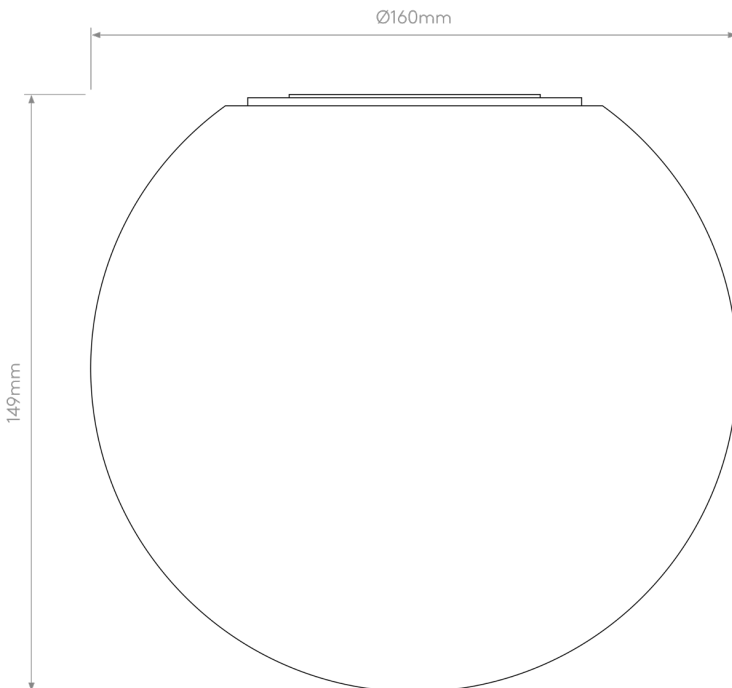

SPECIFICATION

- Ingress protection: IP20
- Voltage: 230V