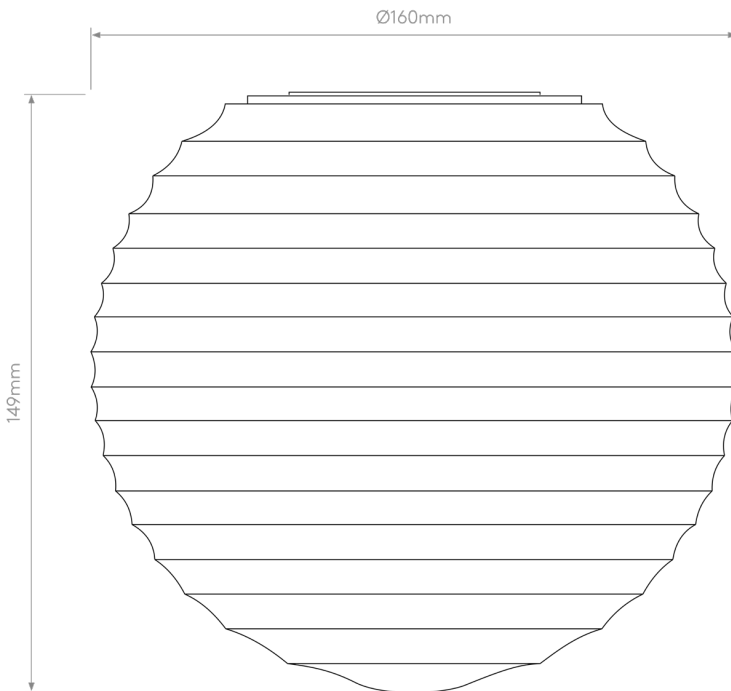

SPECIFICATION

- Ingress protection: IP20
- Voltage: 230V