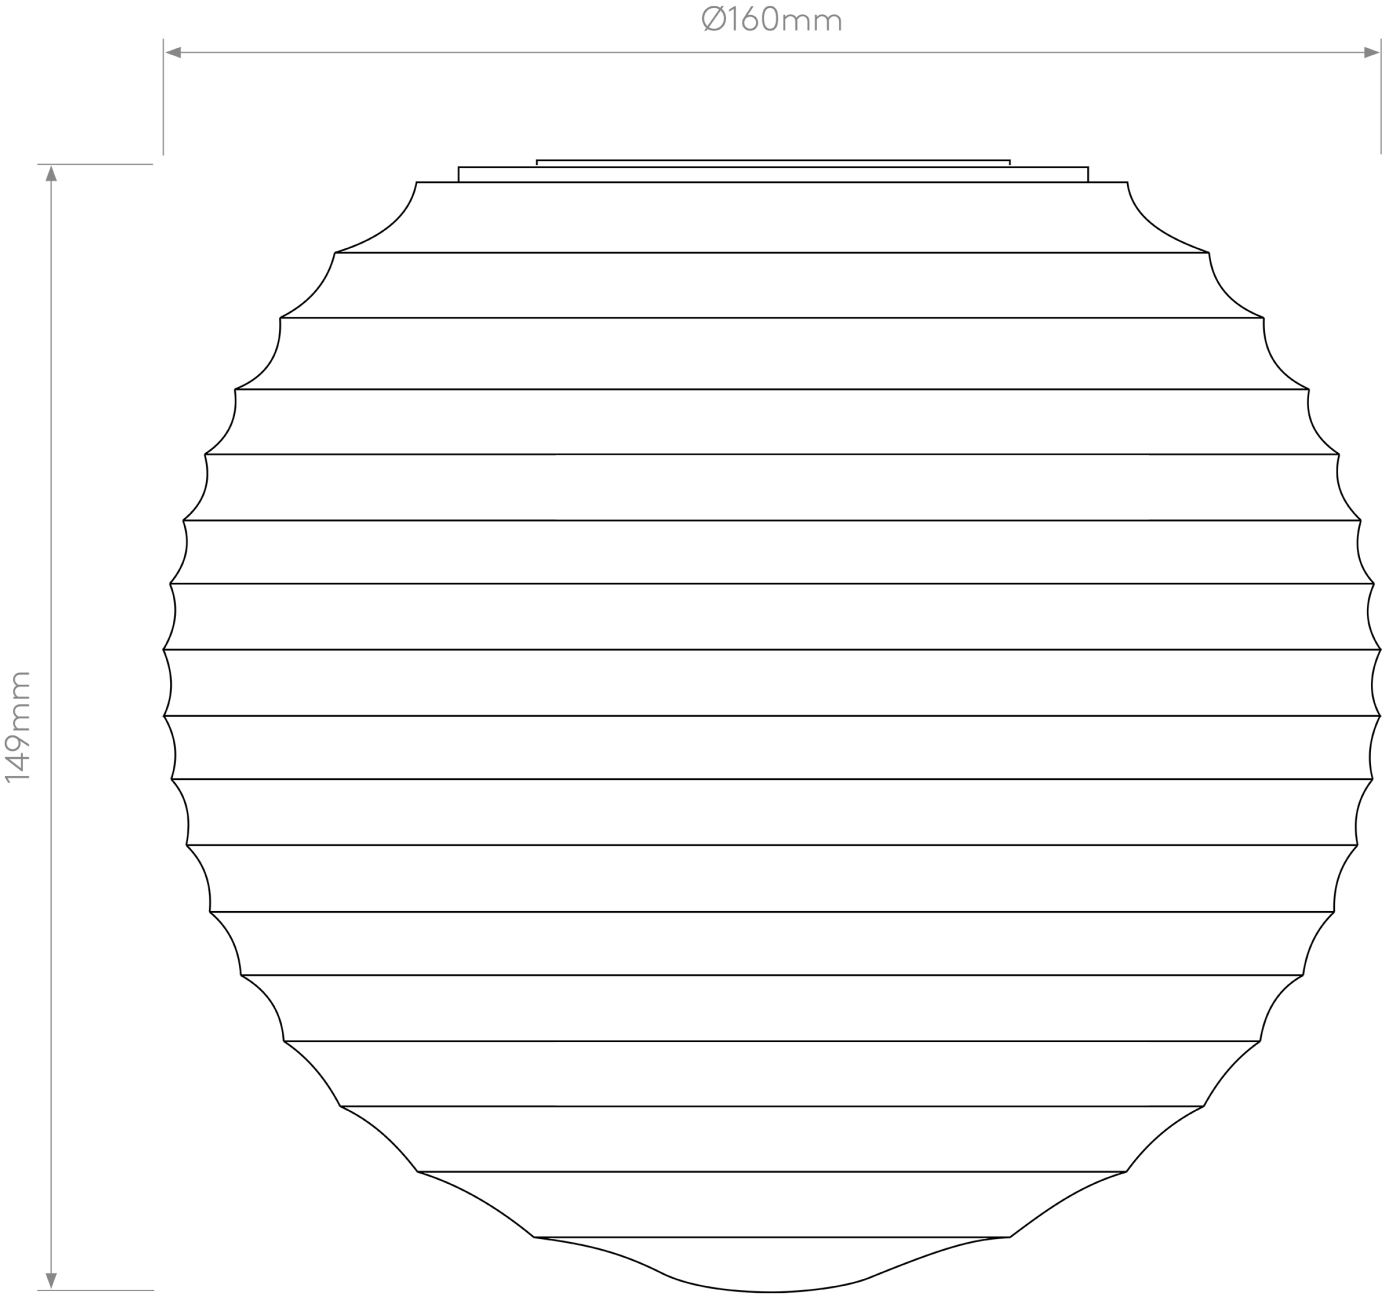

Astro Lighting - Nara - 5039002 - Smoked Glass Shade

CONTACT