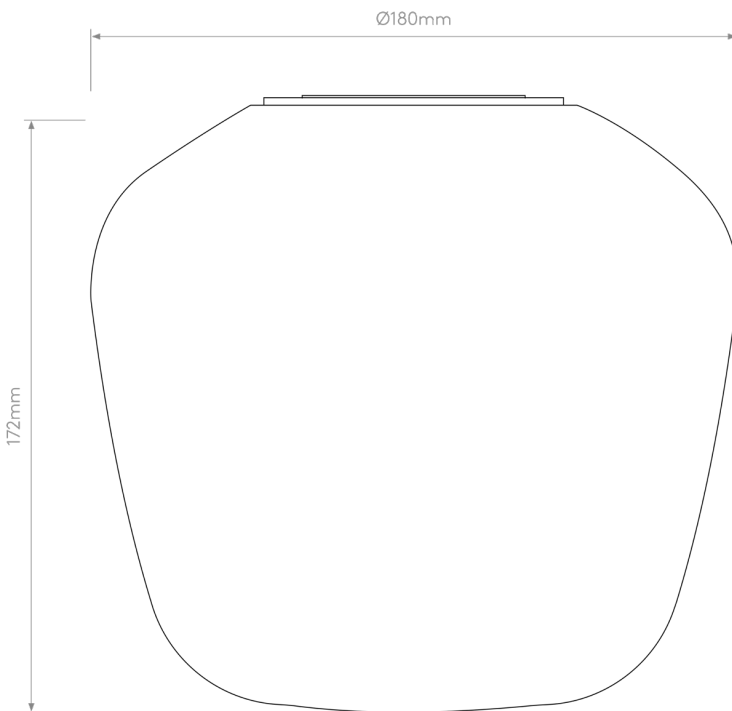

SPECIFICATION

- Ingress protection: IP20
- Voltage: 230V