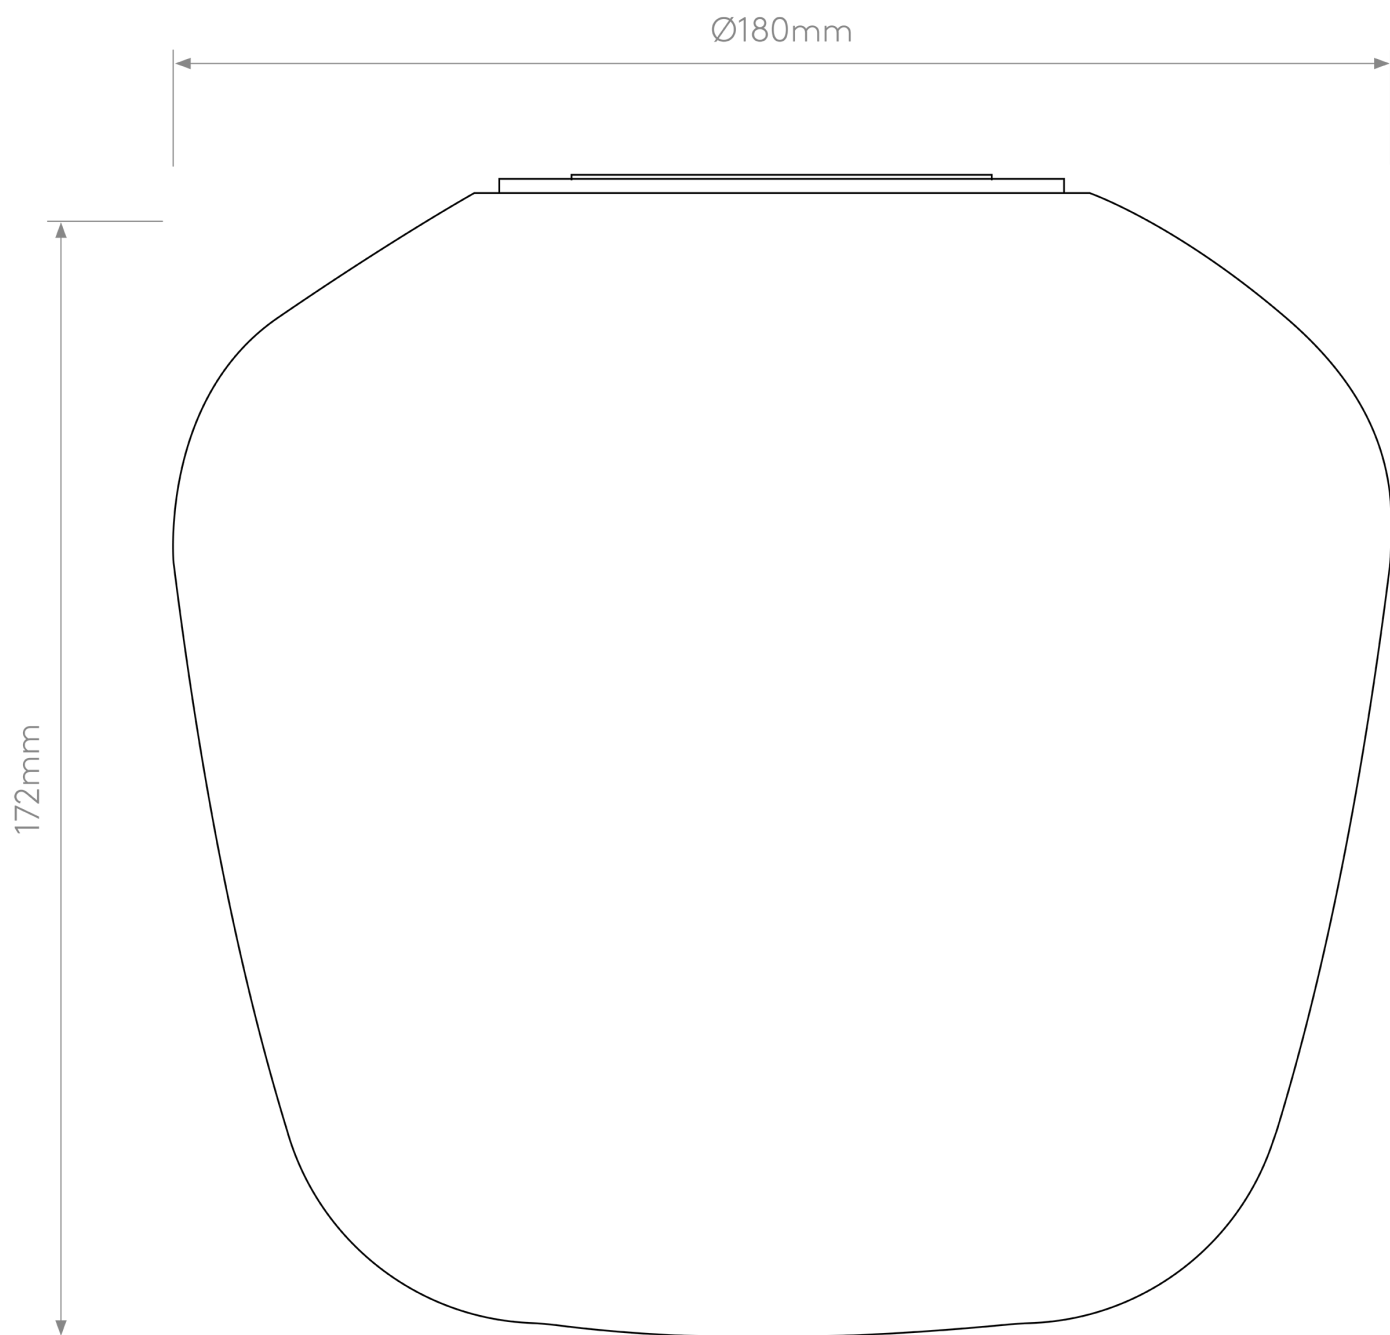

Astro Lighting - Nara - 5039003 - White Glass Shade