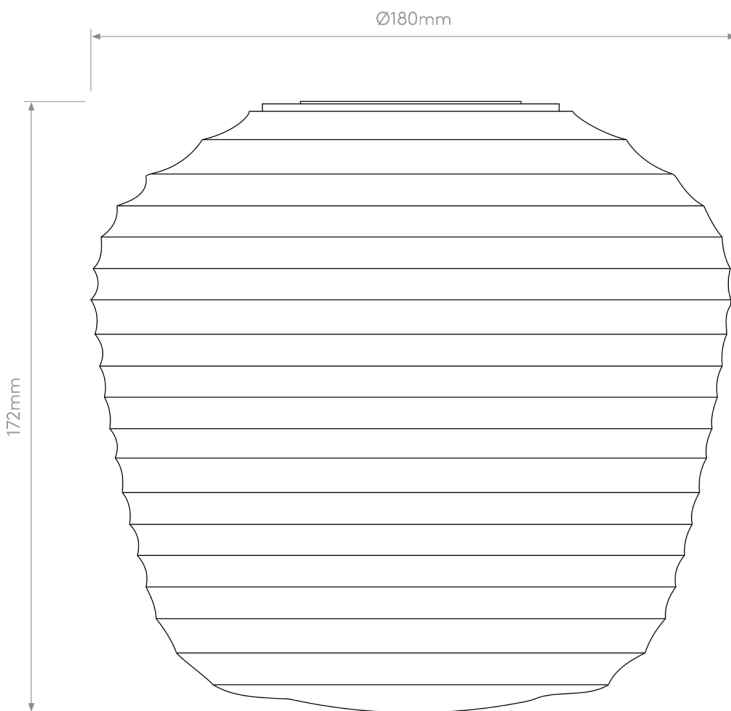

SPECIFICATION

- Ingress protection: IP20
- Voltage: 230V