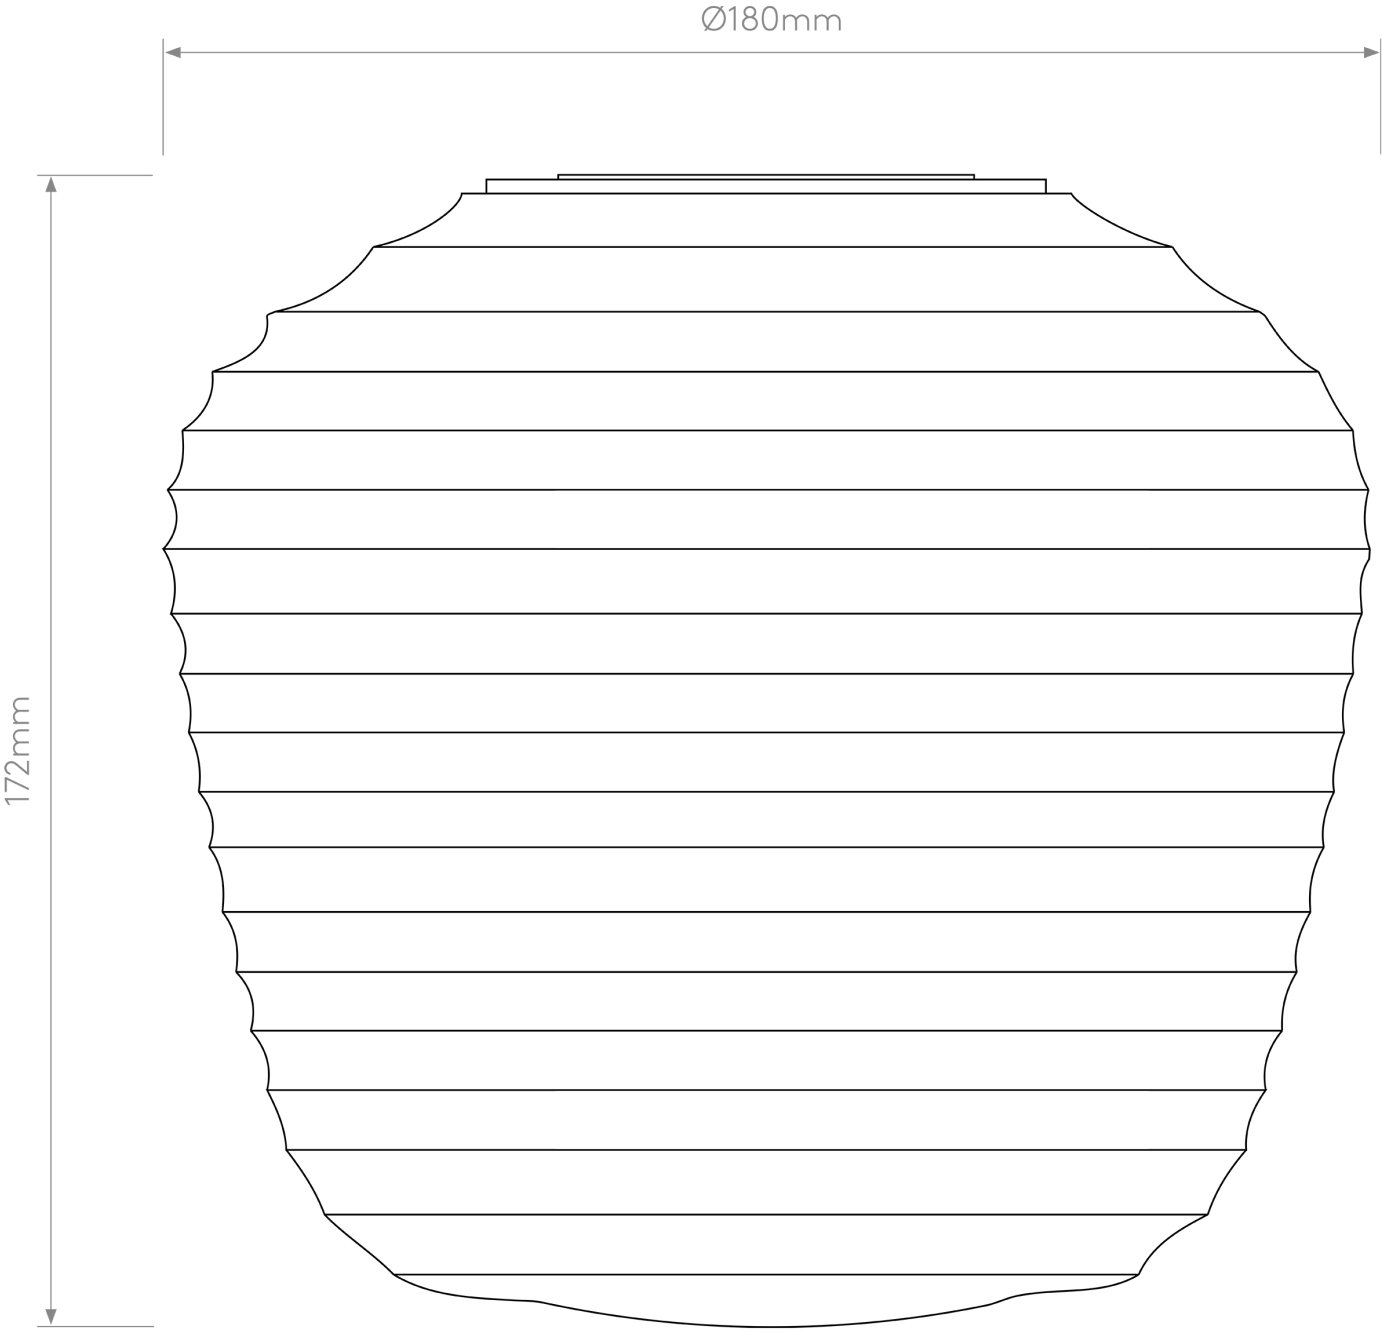

Astro Lighting - Nara - 5039004 - Smoked Glass Shade

**CONTACT**