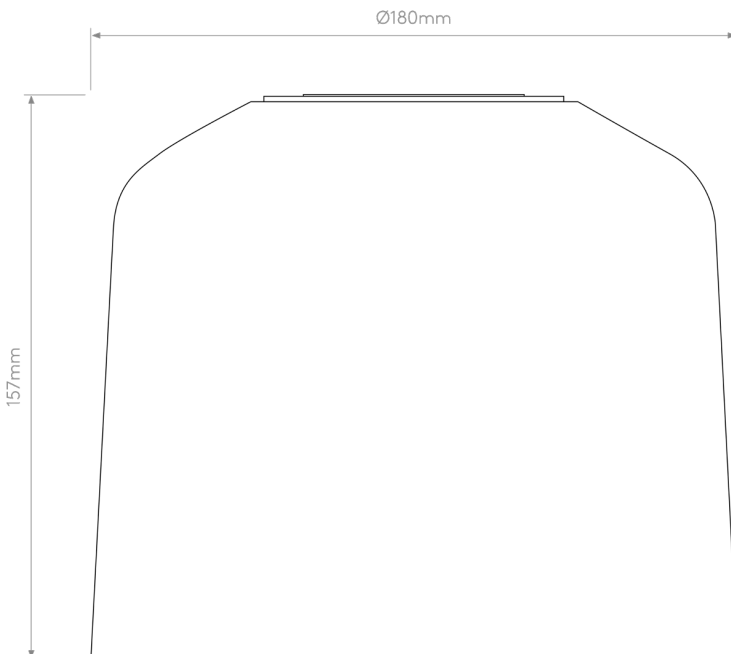

SPECIFICATION

- Ingress protection: IP20
- Voltage: 230V