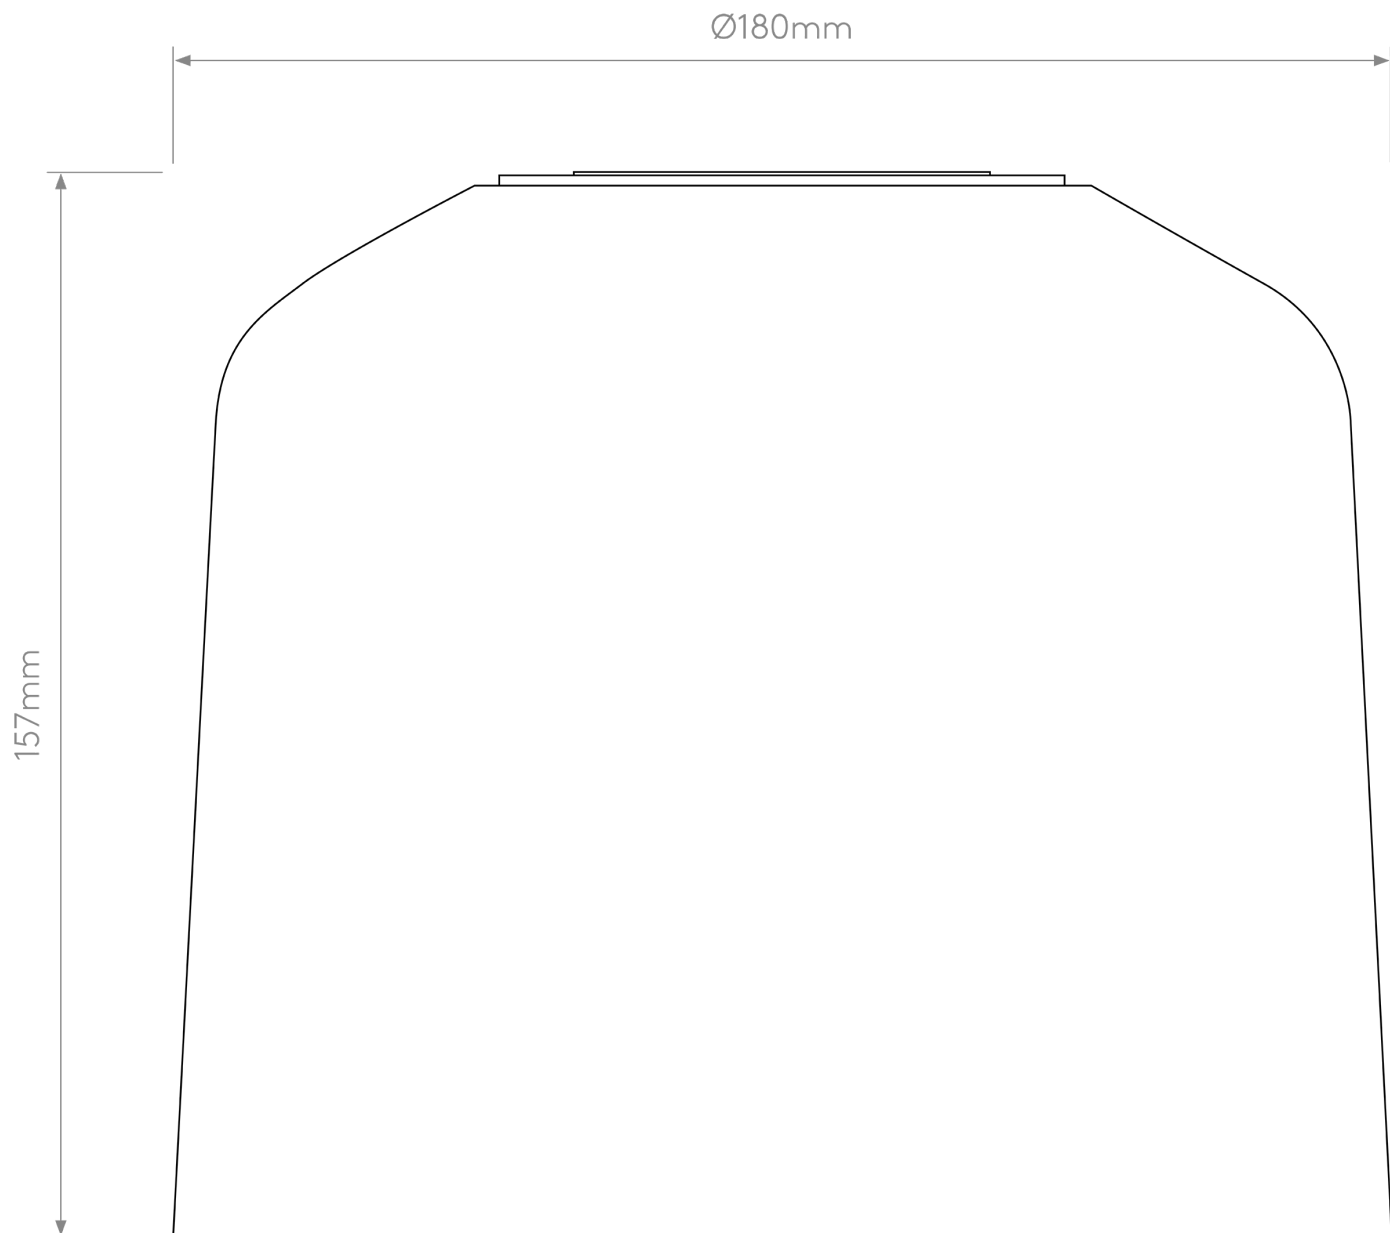

Astro Lighting - Nara - 5039005 - White Glass Shade

CONTACT