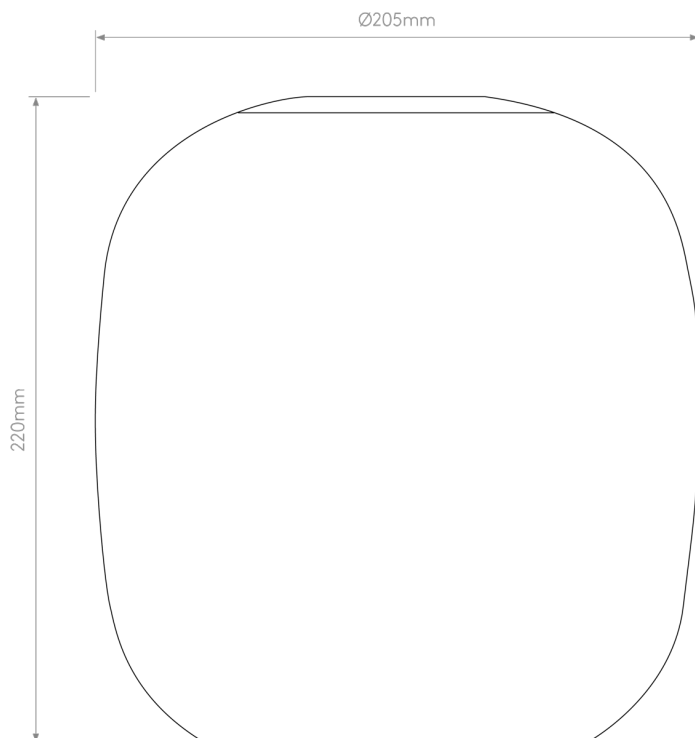

SPECIFICATION

- Ingress protection: IP20
- Voltage: 230V