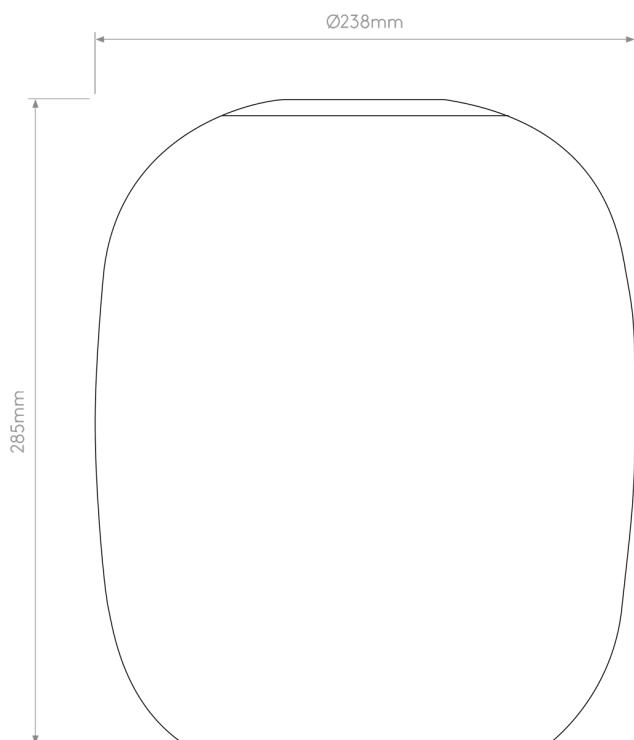

Astro Lighting - Curve - 5041002 - Smoked Glass Shade

REFERENCE

- SKU: FCL-28014
- Supplier SKU: 5041002
- Barcode: 5038856503340

CATEGORY

- Brand: Astro Lighting Professional
- Family: Curve
- Category: Indoor Lighting / Shade / Glass

APPEARANCE

- Shade: Smoked Glass

DIMENSION

- Height: 285mm
- Diameter: 238mm
- Weight: 2.1kg

LIGHT SOURCE

- Lamp included: No
- Lamp detail: 12W Max LED E27 ES (required)
- Dimmable
- Energy class: Not applicable
- Switch: No

SPECIFICATION

- Ingress protection: IP20
- Voltage: 230V

CONTACT